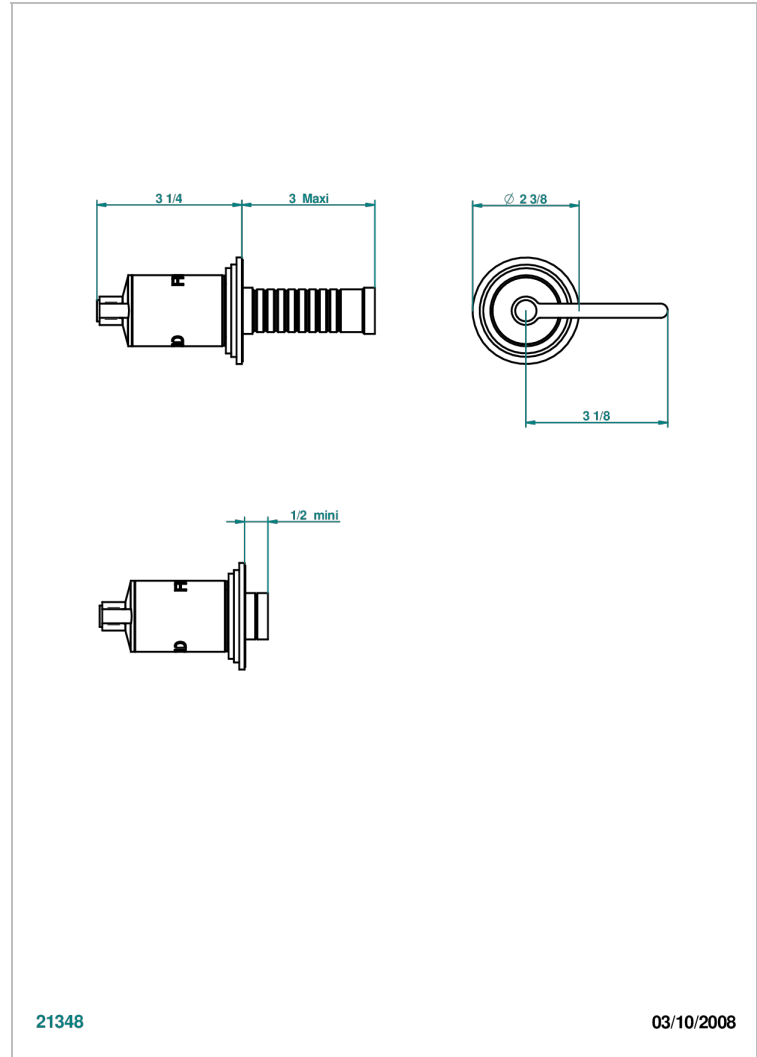

FAUBOURG METAL WITH LEVER

G2U-30B/C

THG[®]
PARIS

Trim only for wall valve - cold - 1/2" ref.30/CA and 3/4" ref.32/CA and diverter ref.50/4VMA

21348

03/10/2008

CHARACTERISTIC

- Faubourg Metal with lever
- Trim only for wall valve - cold - 1/2" ref.30/CA and 3/4" ref.32/CA and diverter ref.50/4VMA

RELATED SKU'S

- Ref. G00-30/CA Wall mounted 1/2" valve body with ceramic head, 1/4 turn left - no trim
- Ref. G00-32/CA Wall mounted 3/4" valve with ceramic head, 1/4 turn left - no trim

AVAILABLE FINITIONS