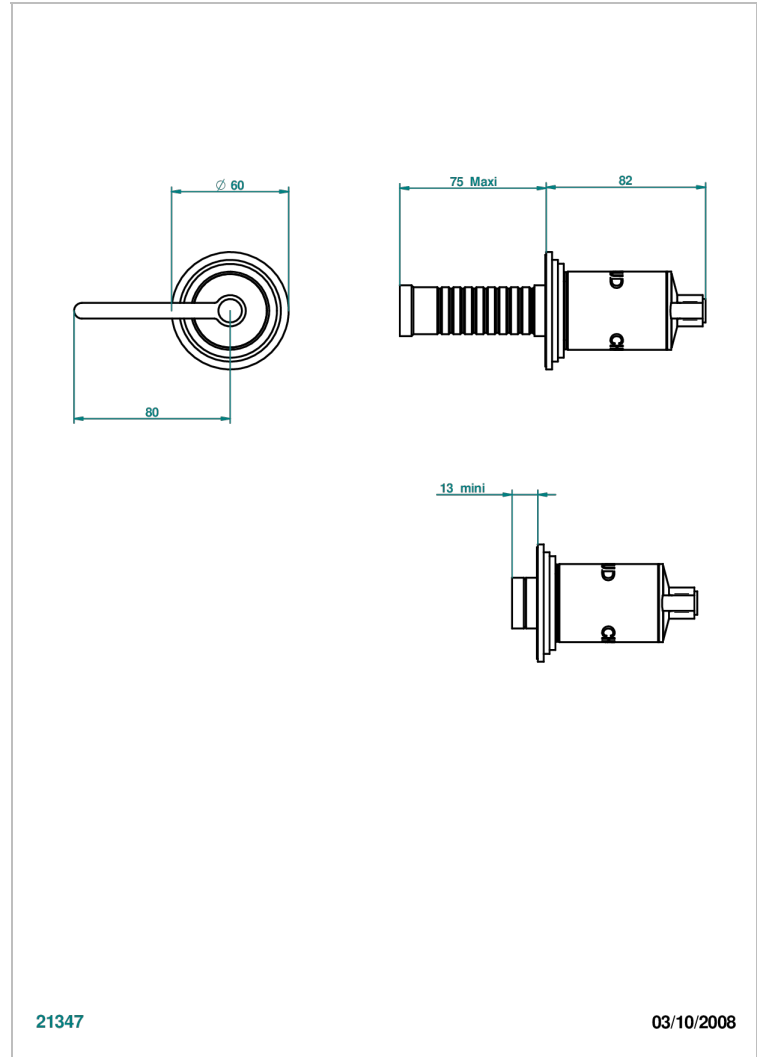

FAUBOURG METAL WITH LEVER

G2U-30B/H

Trim only for wall valve - hot - 1/2" ref.30/HA and 3/4" ref.32/HA and diverter ref.50/4VMA

THG[®]
PARIS

21347

03/10/2008

CHARACTERISTIC

- Faubourg Metal with lever
- Trim only for wall valve - hot - 1/2" ref.30/HA and 3/4" ref.32/HA and diverter ref.50/4VMA

RELATED SKU'S

- Ref. G00-30/HA Wall mounted 1/2" valve body with ceramic head, 1/4 turn right
- Ref. G00-32/HA Wall mounted 3/4" valve body with ceramic head, 1/4 turn right - no trim

AVAILABLE FINITIONS