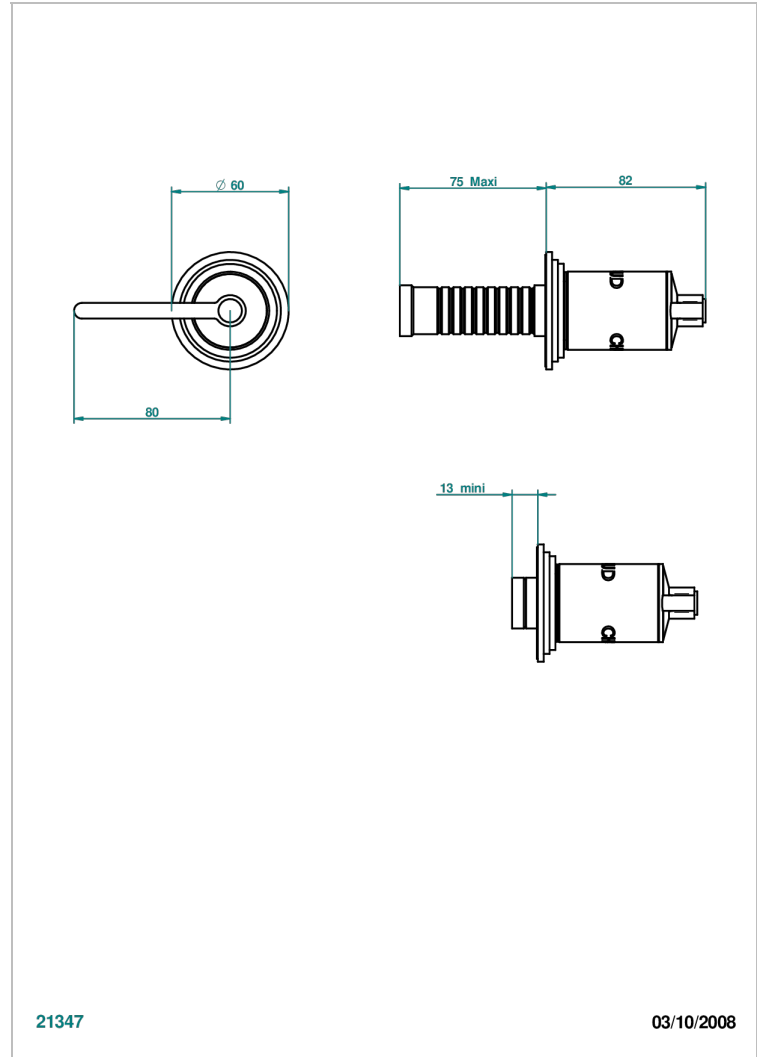

# FAUBOURG METAL WITH LEVER

G2U-30B/H

Trim only for wall valve - hot - 1/2" ref.30/HA and 3/4" ref.32/HA and diverter ref.50/4VMA

THG<sup>®</sup>  
PARIS

21347

03/10/2008

## CHARACTERISTIC

- Faubourg Metal with lever
- Trim only for wall valve - hot - 1/2" ref.30/HA and 3/4" ref.32/HA and diverter ref.50/4VMA

## RELATED SKU'S

- Ref. G00-30/HA Wall mounted 1/2" valve body with ceramic head, 1/4 turn right
- Ref. G00-32/HA Wall mounted 3/4" valve body with ceramic head, 1/4 turn right - no trim