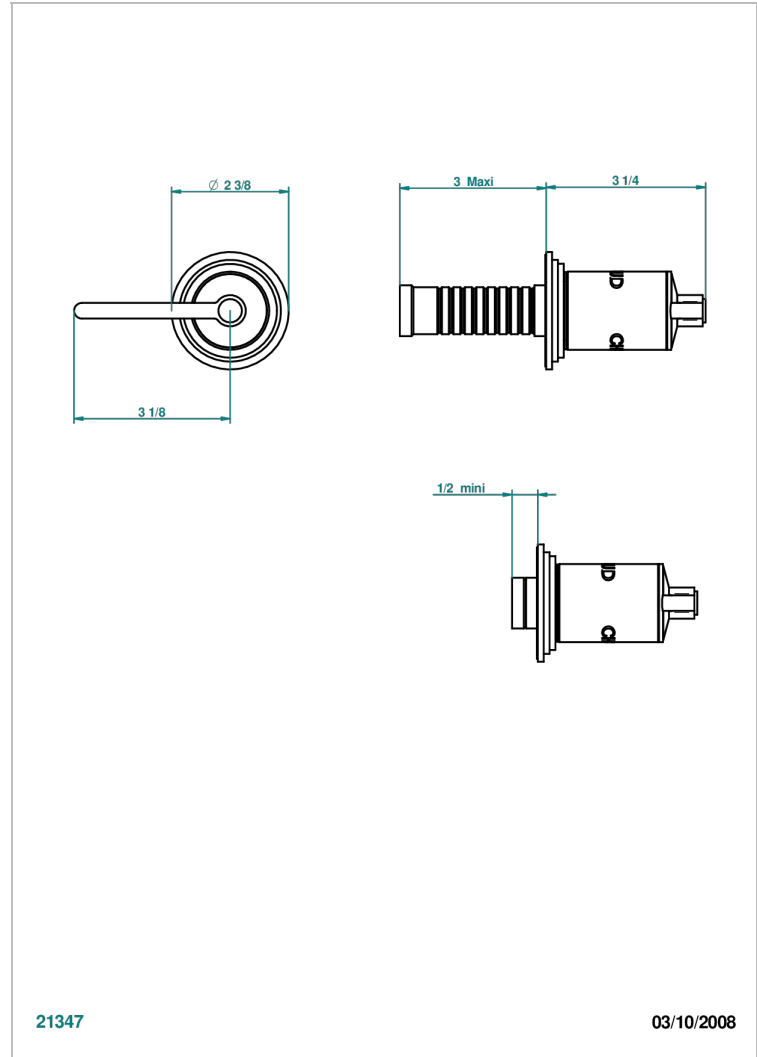

FAUBOURG METAL WITH LEVER

G2U-30B/H

Trim only for wall valve - hot - 1/2" ref.30/HA and 3/4" ref.32/HA and diverter ref.50/4VMA

THG[®]
PARIS

21347

03/10/2008

CHARACTERISTIC

- Faubourg Metal with lever
- Trim only for wall valve - hot - 1/2" ref.30/HA and 3/4" ref.32/HA and diverter ref.50/4VMA

RELATED SKU'S

- Ref. G00-30/HA Wall mounted 1/2" valve body with ceramic head, 1/4 turn right
- Ref. G00-32/HA Wall mounted 3/4" valve body with ceramic head, 1/4 turn right - no trim

AVAILABLE FINITIONS