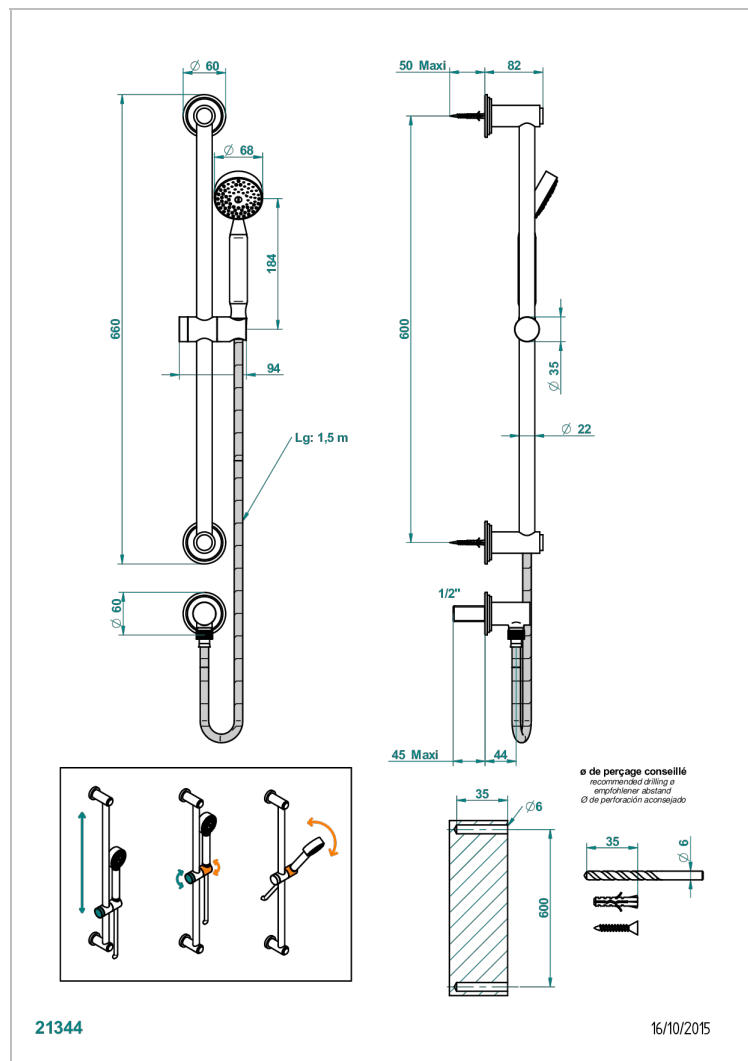

FAUBOURG METAL WITH LEVER

G2U-58

Wall mounted stylised handshower, sidebar, hose, hook and elbow

CHARACTERISTIC

- Faubourg Metal with lever
- Wall mounted stylised handshower, sidebar, hose, hook and elbow

TECHNICAL SPECS

- Recommandé : 3 bars (max. 5 bars) - Advised : 43,5 psi (max. 72 psi)
- 9,5 l/min à 3 bars (2.5 gpm at 43.5 psi)

AVAILABLE FINITIONS

Antique nickel - H28
Black ceram - D30
Blush PVD - H62
Brass color PVD - H49
Brown bronze color PVD - F33
Gold color PVD - H52

Nickel color PVD - H55
Polished chrome (color finish) - A02
Polished chrome / Polished gold (color finish) - G02
Polished gold (color finish) - F01
Polished nickel - B01
Soft gold - F30

Soft matt gold - F31
Umber PVD - H66