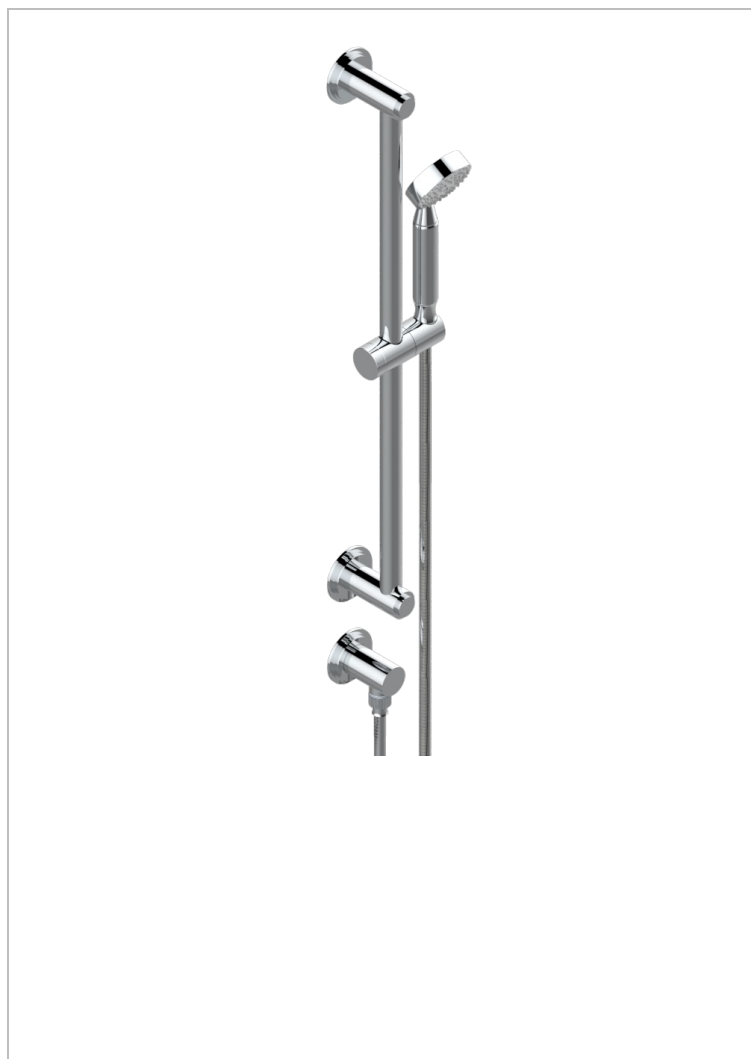

FAUBOURG METAL WITH LEVER

G2U-58

Wall mounted stylised handshower, sidebar, hose, hook and elbow

CHARACTERISTIC

- Faubourg Metal with lever
- Wall mounted stylised handshower, sidebar, hose, hook and elbow

TECHNICAL SPECS

- Recommandé : 3 bars (max. 5 bars) - Advised : 43,5 psi (max. 72 psi)
- 9,5 l/min à 3 bars (2.5 gpm at 43.5 psi)

AVAILABLE FINITIONS

Antique nickel - H28
Black ceram - D30
Blush PVD - H62
Brass color PVD - H49
Brown bronze color PVD - F33
Gold color PVD - H52

Nickel color PVD - H55
Polished chrome (color finish) - A02
Polished chrome / Polished gold (color finish) - G02
Polished gold (color finish) - F01
Polished nickel - B01
Soft gold - F30

Soft matt gold - F31
Umber PVD - H66