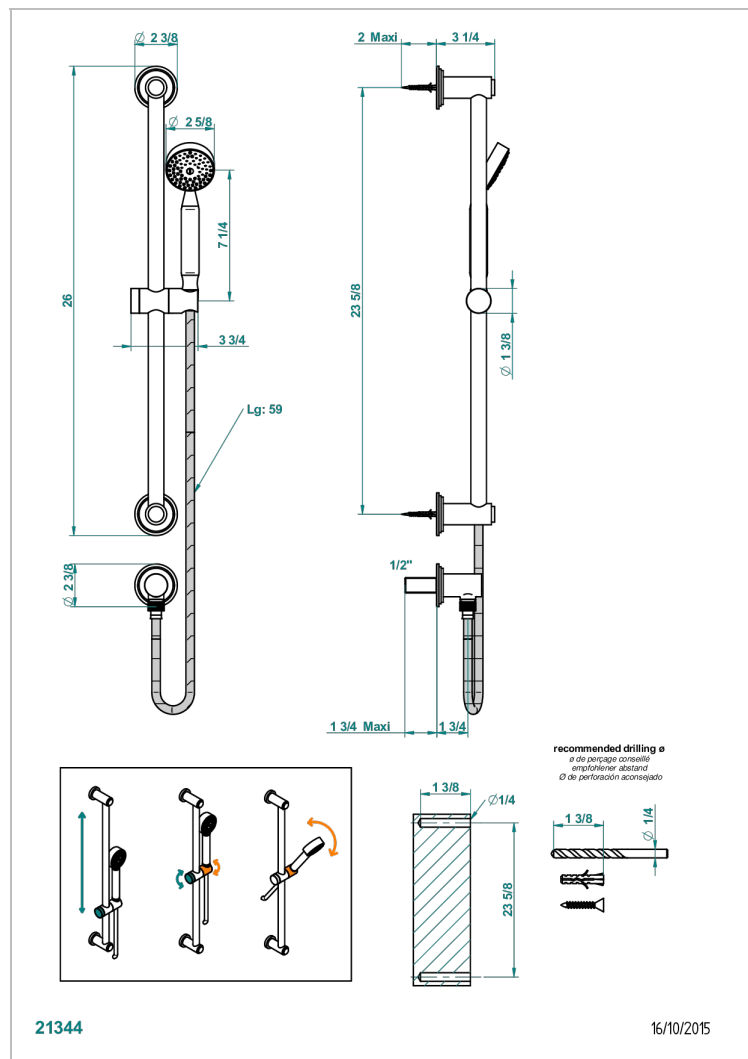

FAUBOURG METAL WITH LEVER

G2U-58

Wall mounted stylised handshower, sidebar, hose, hook and elbow

CHARACTERISTIC

- Faubourg Metal with lever
- Wall mounted stylised handshower, sidebar, hose, hook and elbow

TECHNICAL SPECS

- Recommandé : 3 bars (max. 5 bars) - Advised : 43,5 psi (max. 72 psi)
- 9,5 l/min à 3 bars (2.5 gpm at 43.5 psi)

AVAILABLE FINITIONS

Antique nickel - H28
Black ceram - D30
Blush PVD - H62
Brass color PVD - H49
Brown bronze color PVD - F33
Gold color PVD - H52

Nickel color PVD - H55
Polished chrome (color finish) - A02
Polished chrome / Polished gold (color finish) - G02
Polished gold (color finish) - F01
Polished nickel - B01
Soft gold - F30

Soft matt gold - F31
Umber PVD - H66