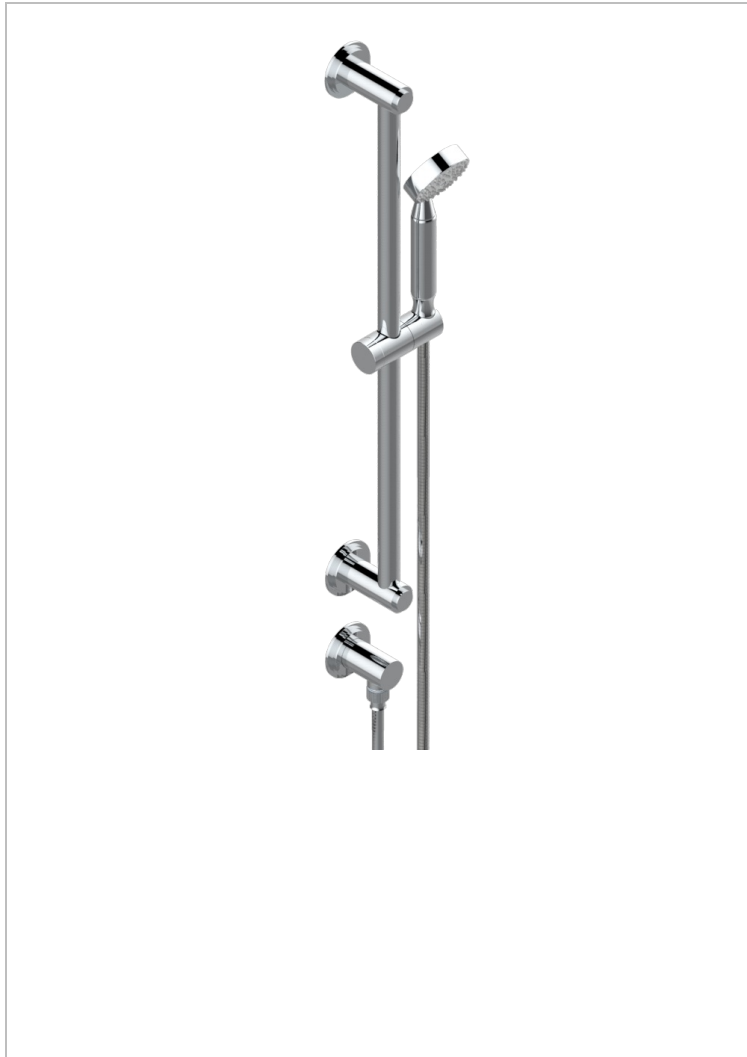

# FAUBOURG METAL WITH LEVER

G2U-58

Wall mounted stylised handshower, sidebar, hose, hook and elbow

## CHARACTERISTIC

- Faubourg Metal with lever
- Wall mounted stylised handshower, sidebar, hose, hook and elbow

## AVAILABLE FINITIONS

Antique nickel - H28  
Black ceram - D30  
Blush PVD - H62  
Brass color PVD - H49  
Brown bronze color PVD - F33  
Gold color PVD - H52

Graphite PVD - H64  
Matt Umber PVD - H67  
Matt blush PVD - H60  
Matt brass color PVD - H50  
Matt brown bronze color PVD - F34  
Matt chrome - C02