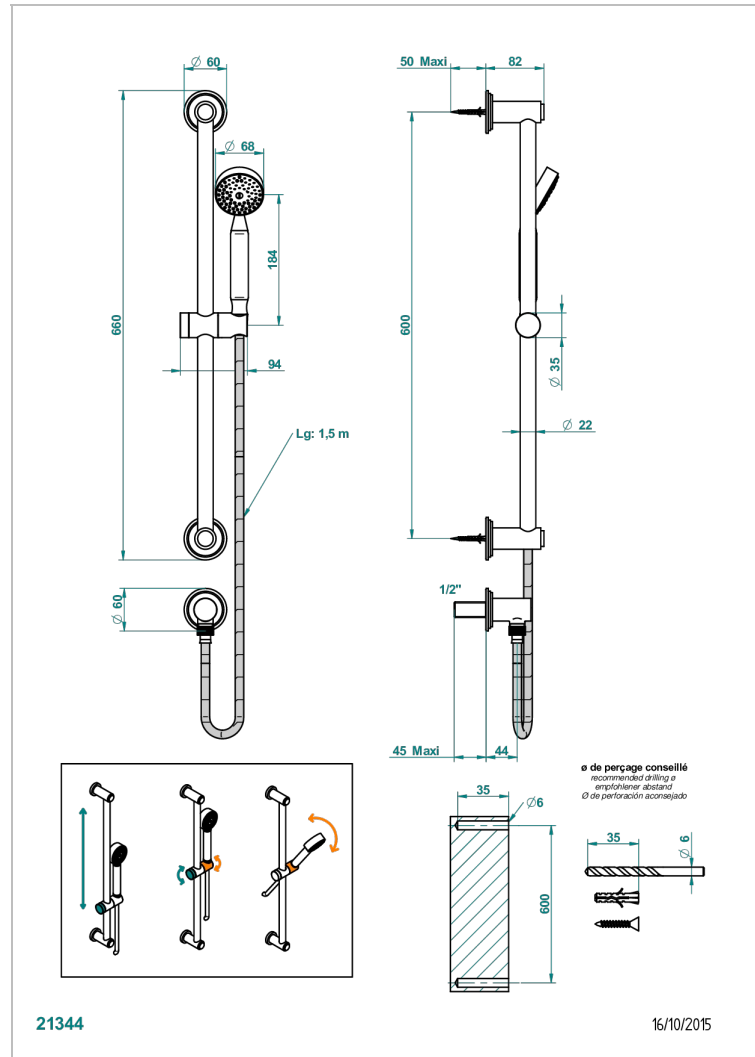

# FAUBOURG METAL WITH LEVER

G2U-58

Wall mounted stylised handshower, sidebar, hose, hook and elbow

## CHARACTERISTIC

- Faubourg Metal with lever
- Wall mounted stylised handshower, sidebar, hose, hook and elbow

## TECHNICAL SPECS

- Recommandé : 3 bars (max. 5 bars) - Advised : 43,5 psi (max. 72 psi)
- 9,5 l/min à 3 bars (2.5 gpm at 43.5 psi)