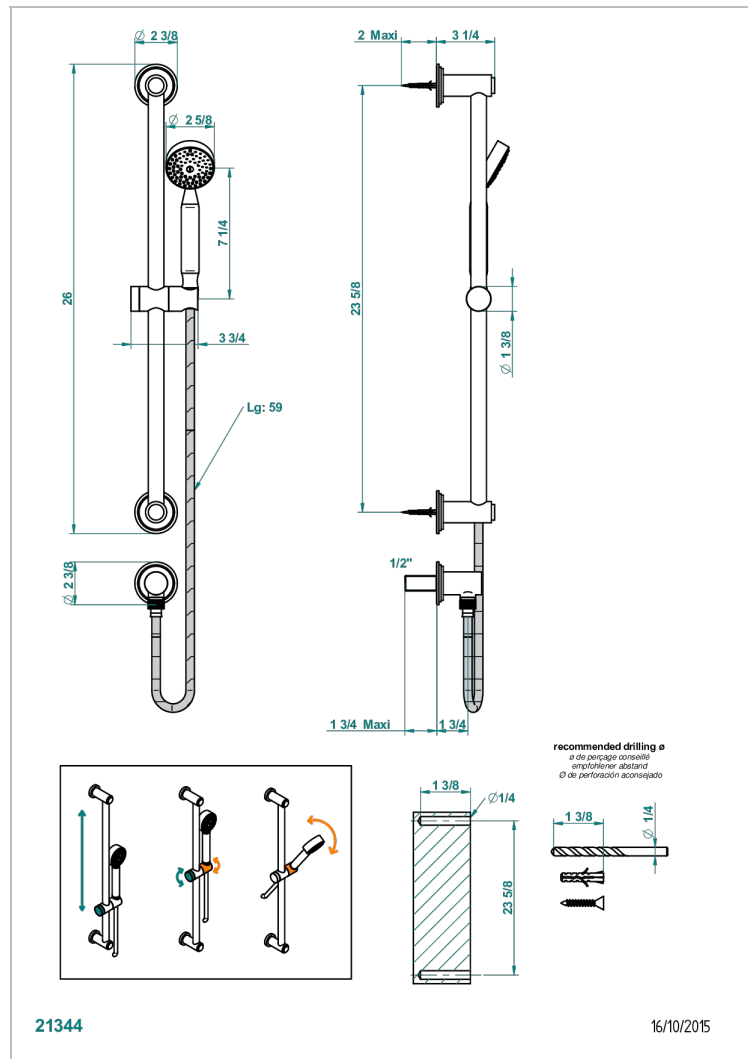

FAUBOURG METAL WITH LEVER

G2U-58

Wall mounted stylised handshower, sidebar, hose, hook and elbow

CHARACTERISTIC

- Faubourg Metal with lever
- Wall mounted stylised handshower, sidebar, hose, hook and elbow

TECHNICAL SPECS

- Recommandé : 3 bars (max. 5 bars) - Advised : 43,5 psi (max. 72 psi)
- 9,5 l/min à 3 bars (2.5 gpm at 43.5 psi)

AVAILABLE FINITIONS

Antique nickel - H28
 Black ceram - D30
 Blush PVD - H62
 Brass color PVD - H49
 Brown bronze color PVD - F33
 Gold color PVD - H52

Nickel color PVD - H55
 Polished chrome (color finish) - A02
 Polished chrome / Polished gold (color finish) - G02
 Polished gold (color finish) - F01
 Polished nickel - B01
 Soft gold - F30

Soft matt gold - F31
 Umber PVD - H66