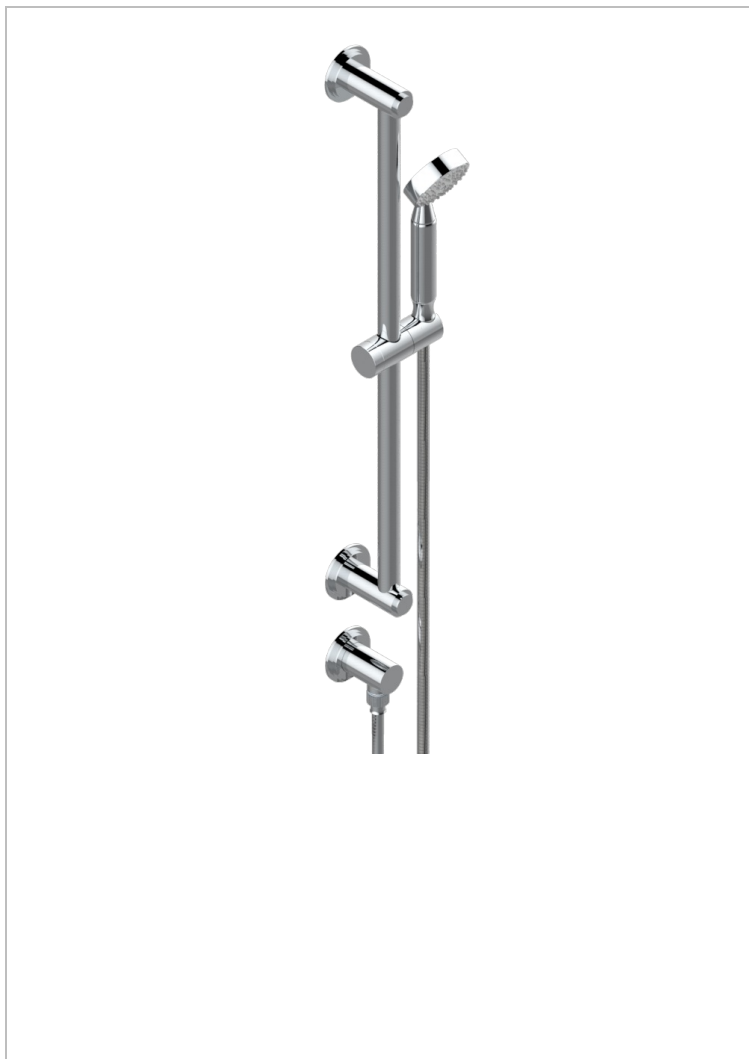

FAUBOURG METAL WITH LEVER

G2U-58

Wall mounted stylised handshower, sidebar, hose, hook and elbow

CHARACTERISTIC

- Faubourg Metal with lever
- Wall mounted stylised handshower, sidebar, hose, hook and elbow

TECHNICAL SPECS

- Recommandé : 3 bars (max. 5 bars) - Advised : 43,5 psi (max. 72 psi)
- 9,5 l/min à 3 bars (2.5 gpm at 43.5 psi)

AVAILABLE FINITIONS

Antique nickel - H28
 Black ceram - D30
 Blush PVD - H62
 Brass color PVD - H49
 Brown bronze color PVD - F33
 Gold color PVD - H52

Nickel color PVD - H55
 Polished chrome (color finish) - A02
 Polished chrome / Polished gold (color finish) - G02
 Polished gold (color finish) - F01
 Polished nickel - B01
 Soft gold - F30

Soft matt gold - F31
 Umber PVD - H66