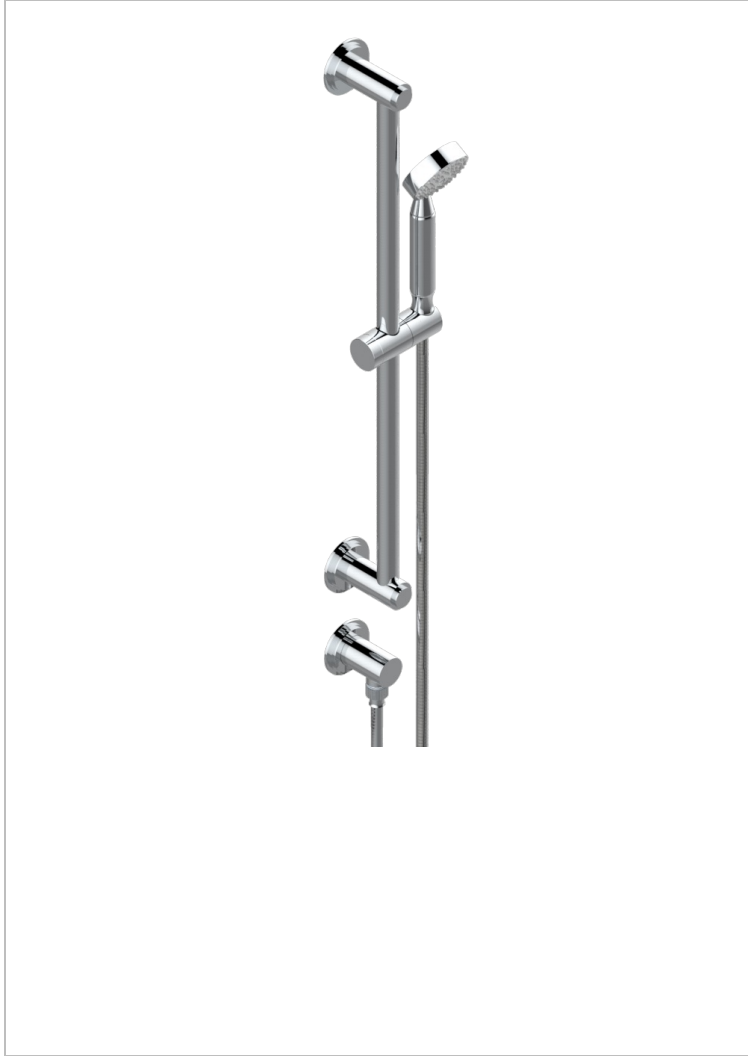

# FRIVOLE WITH LEVER

G2S-58

Wall mounted stylised handshower, sidebar, hose, hook and elbow

## CHARACTERISTIC

- Frivole with lever
- Wall mounted stylised handshower, sidebar, hose, hook and elbow

## AVAILABLE FINITIONS

- |                              |                                   |                                  |  |                 |
|------------------------------|-----------------------------------|----------------------------------|--|-----------------|
| Antique nickel - H28         | Graphite PVD - H64                | Matt gold - F07                  | Polished chrome (color finish) - A02                 | Umber PVD - H66 |
| Black ceram - D30            | Matt Umber PVD - H67              | Matt gold color PVD - H53        | Polished chrome / Polished gold (color finish) - G02 |                 |
| Blush PVD - H62              | Matt blush PVD - H60              | Matt graphite PVD - H65          | Polished gold (color finish) - F01                   |                 |
| Brass color PVD - H49        | Matt brass color PVD - H50        | Matt nickel (color finish) - C01 | Polished nickel - B01                                |                 |
| Brown bronze color PVD - F33 | Matt brown bronze color PVD - F34 | Matt nickel color PVD - H56      | Soft gold - F30                                      |                 |
| Gold color PVD - H52         | Matt chrome - C02                 | Nickel color PVD - H55           | Soft matt gold - F31                                 |                 |