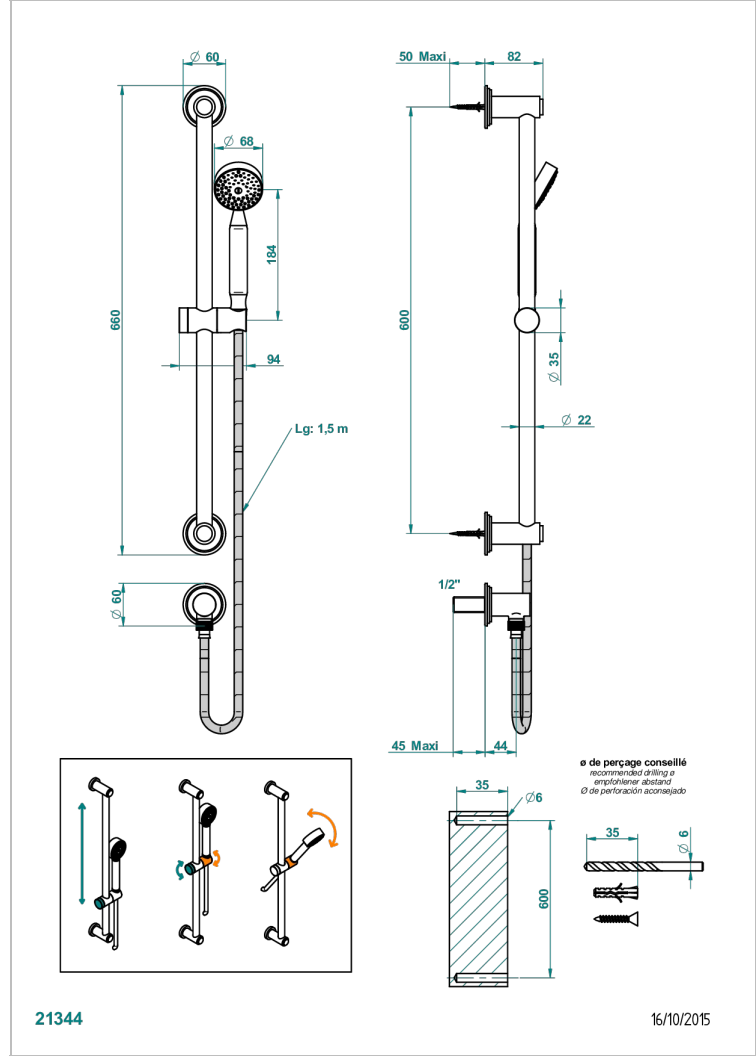

# FRIVOLE WITH LEVER

G2S-58

Wall mounted stylised handshower, sidebar, hose, hook and elbow

## CHARACTERISTIC

- Frivole with lever
- Wall mounted stylised handshower, sidebar, hose, hook and elbow

## TECHNICAL SPECS

- Recommandé : 3 bars (max. 5 bars) - Advised : 43,5 psi (max. 72 psi)
- 9,5 l/min à 3 bars (2.5 gpm at 43.5 psi)

## AVAILABLE FINITIONS

- |                              |                                   |                                  |  |                 |
|------------------------------|-----------------------------------|----------------------------------|--|-----------------|
| Antique nickel - H28         | Graphite PVD - H64                | Matt gold - F07                  | Polished chrome (color finish) - A02                 | Umber PVD - H66 |
| Black ceram - D30            | Matt Umber PVD - H67              | Matt gold color PVD - H53        | Polished chrome / Polished gold (color finish) - G02 |                 |
| Blush PVD - H62              | Matt blush PVD - H60              | Matt graphite PVD - H65          | Polished gold (color finish) - F01                   |                 |
| Brass color PVD - H49        | Matt brass color PVD - H50        | Matt nickel (color finish) - C01 | Polished nickel - B01                                |                 |
| Brown bronze color PVD - F33 | Matt brown bronze color PVD - F34 | Matt nickel color PVD - H56      | Soft gold - F30                                      |                 |
| Gold color PVD - H52         | Matt chrome - C02                 | Nickel color PVD - H55           | Soft matt gold - F31                                 |                 |