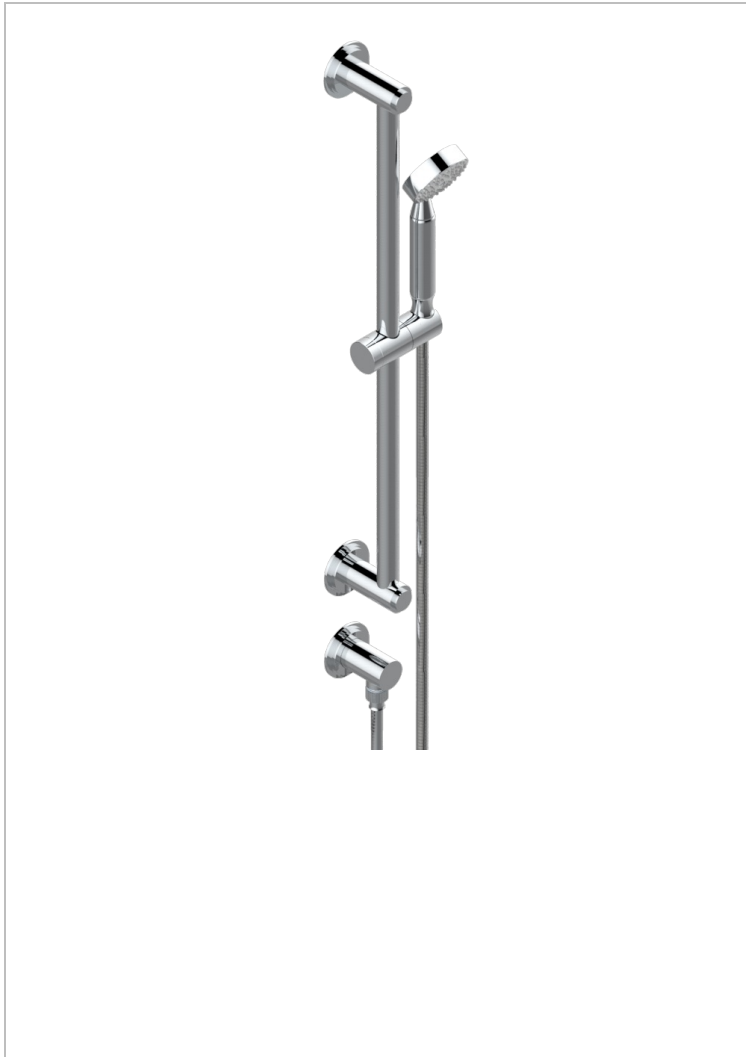

# FRIVOLE WITH LEVER

G2S-58

Wall mounted stylised handshower, sidebar, hose, hook and elbow

## CHARACTERISTIC

- Frivole with lever
- Wall mounted stylised handshower, sidebar, hose, hook and elbow

## AVAILABLE FINITIONS

Antique nickel - H28  
 Black ceram - D30  
 Blush PVD - H62  
 Brass color PVD - H49  
 Brown bronze color PVD - F33  
 Gold color PVD - H52

Graphite PVD - H64  
 Matt Umber PVD - H67  
 Matt blush PVD - H60  
 Matt brass color PVD - H50  
 Matt brown bronze color PVD - F34  
 Matt chrome - C02