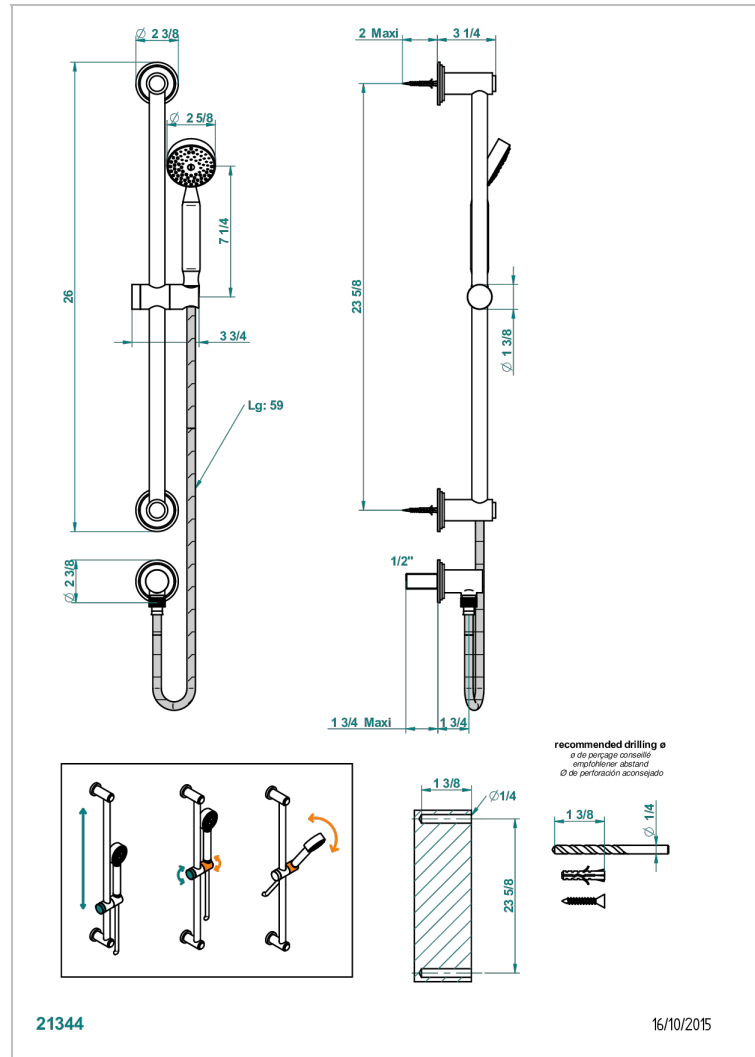

# FRIVOLE WITH LEVER

G2S-58

Wall mounted stylised handshower, sidebar, hose, hook and elbow

## CHARACTERISTIC

- Frivole with lever
- Wall mounted stylised handshower, sidebar, hose, hook and elbow

## TECHNICAL SPECS

- Recommandé : 3 bars (max. 5 bars) - Advised : 43,5 psi (max. 72 psi)
- 9,5 l/min à 3 bars (2.5 gpm at 43.5 psi)

## AVAILABLE FINITIONS

Antique nickel - H28  
 Black ceram - D30  
 Blush PVD - H62  
 Brass color PVD - H49  
 Brown bronze color PVD - F33  
 Gold color PVD - H52

Graphite PVD - H64  
 Matt Umber PVD - H67  
 Matt blush PVD - H60  
 Matt brass color PVD - H50  
 Matt brown bronze color PVD - F34  
 Matt chrome - C02