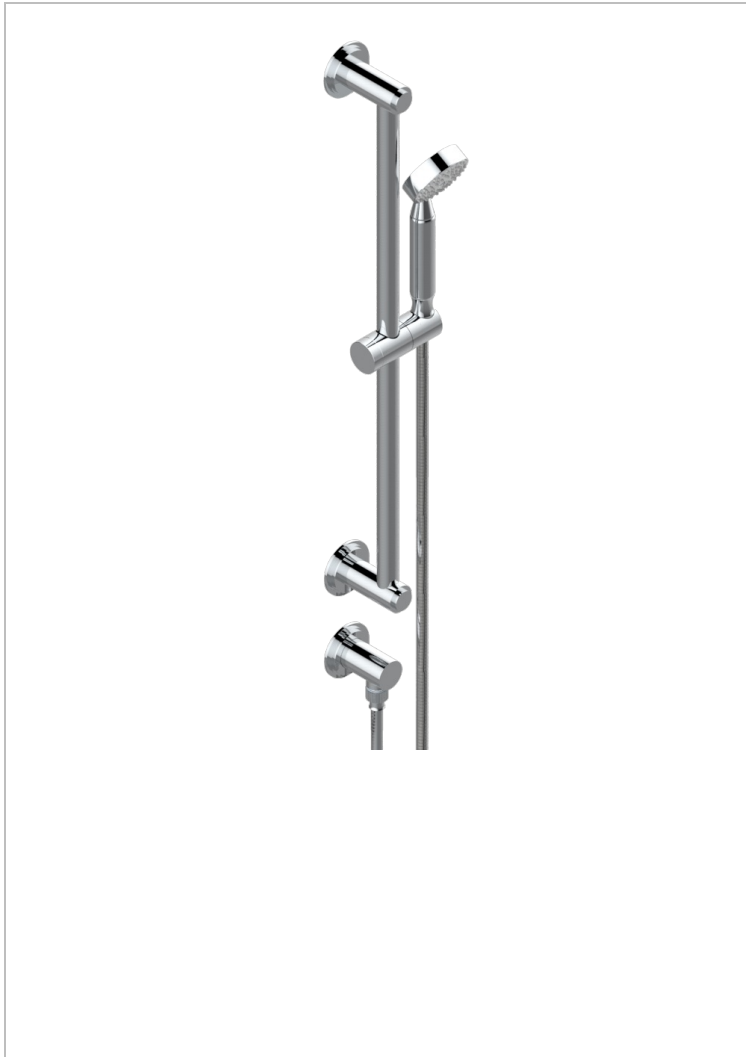

FROUFROU WITH LEVER

G2P-58

Wall mounted stylised handshower, sidebar, hose, hook and elbow

CHARACTERISTIC

- Froufrou with lever
- Wall mounted stylised handshower, sidebar, hose, hook and elbow

TECHNICAL SPECS

- Recommandé : 3 bars (max. 5 bars) - Advised : 43,5 psi (max. 72 psi)
- 9,5 l/min à 3 bars (2.5 gpm at 43.5 psi)

AVAILABLE FINITIONS

Antique nickel - H28
Black ceram - D30
Blush PVD - H62
Brass color PVD - H49
Brown bronze color PVD - F33
Gold color PVD - H52