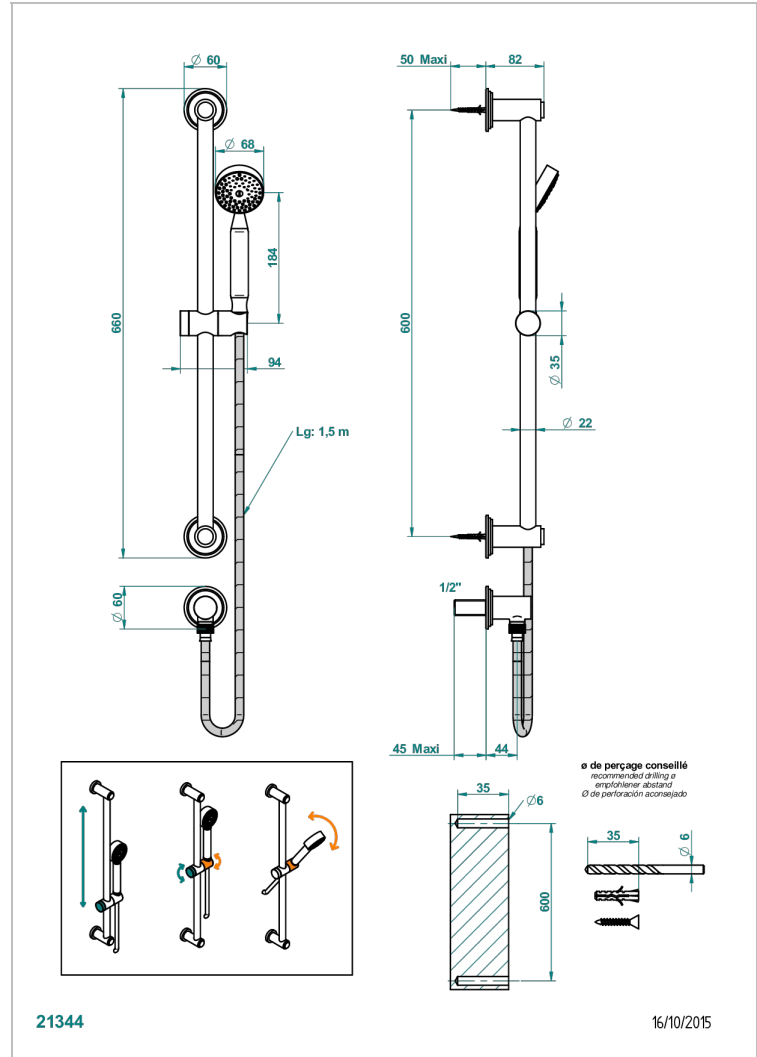

FROUFROU WITH LEVER

G2P-58

Wall mounted stylised handshower, sidebar, hose, hook and elbow

CHARACTERISTIC

- Froufrou with lever
- Wall mounted stylised handshower, sidebar, hose, hook and elbow

TECHNICAL SPECS

- Recommandé : 3 bars (max. 5 bars) - Advised : 43,5 psi (max. 72 psi)
- 9,5 l/min à 3 bars (2.5 gpm at 43.5 psi)

AVAILABLE FINITIONS

Antique nickel - H28
Black ceram - D30
Blush PVD - H62
Brass color PVD - H49
Brown bronze color PVD - F33
Gold color PVD - H52