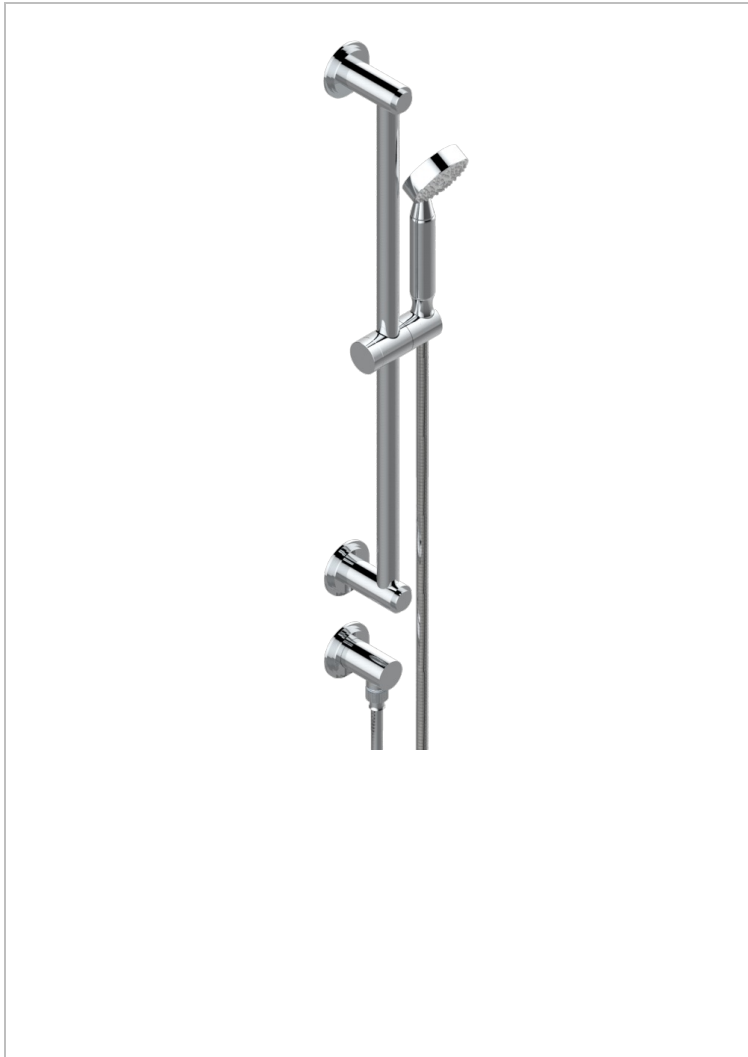

FROUFROU WITH LEVER

G2P-58

Wall mounted stylised handshower, sidebar, hose, hook and elbow

21344

16/10/2015

CHARACTERISTIC

- Froufrou with lever
- Wall mounted stylised handshower, sidebar, hose, hook and elbow

TECHNICAL SPECS

- Recommandé : 3 bars (max. 5 bars) - Advised : 43,5 psi (max. 72 psi)
- 9,5 l/min à 3 bars (2.5 gpm at 43.5 psi)

AVAILABLE FINITIONS

Antique nickel - H28
 Black ceram - D30
 Blush PVD - H62
 Brass color PVD - H49
 Brown bronze color PVD - F33
 Gold color PVD - H52