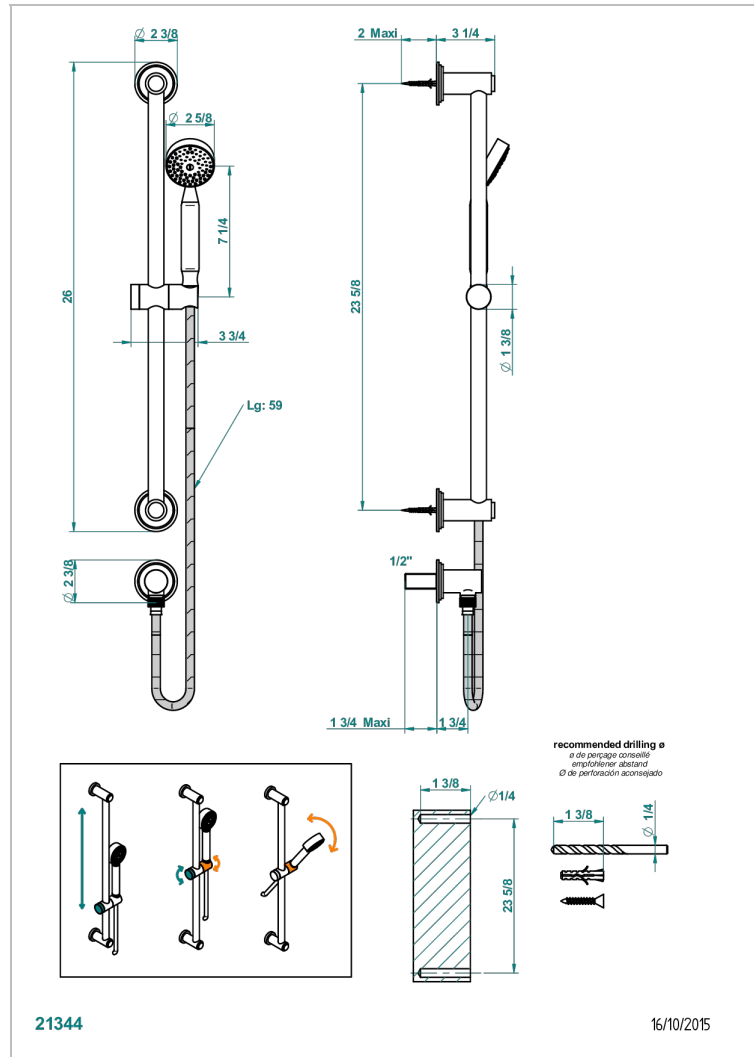

FROUFROU WITH LEVER

G2P-58

Wall mounted stylised handshower, sidebar, hose, hook and elbow

21344

16/10/2015

CHARACTERISTIC

- Froufrou with lever
- Wall mounted stylised handshower, sidebar, hose, hook and elbow

TECHNICAL SPECS

- Recommandé : 3 bars (max. 5 bars) - Advised : 43,5 psi (max. 72 psi)
- 9,5 l/min à 3 bars (2.5 gpm at 43.5 psi)

AVAILABLE FINITIONS

Antique nickel - H28
 Black ceram - D30
 Blush PVD - H62
 Brass color PVD - H49
 Brown bronze color PVD - F33
 Gold color PVD - H52