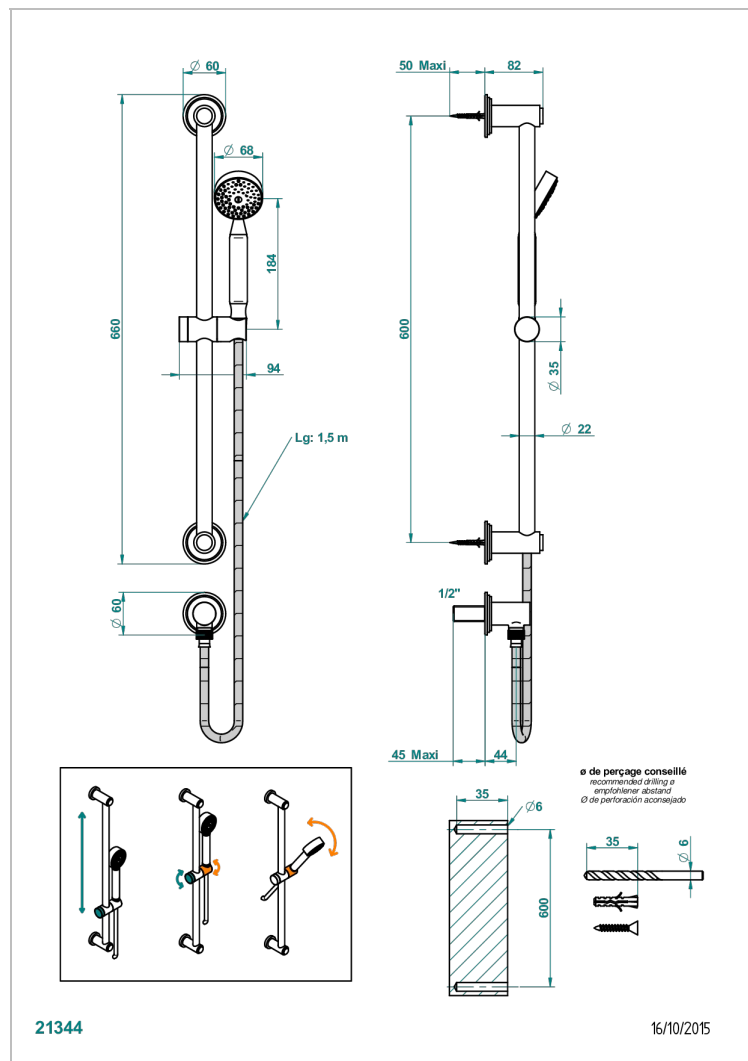

FAUBOURG BLACK PORCELAIN WITH LEVER

G2M-58

Wall mounted stylised handshower, sidebar, hose, hook and elbow

CHARACTERISTIC

- Faubourg Black Porcelain with lever
- Wall mounted stylised handshower, sidebar, hose, hook and elbow

TECHNICAL SPECS

- Recommandé : 3 bars (max. 5 bars) - Advised : 43,5 psi (max. 72 psi)
- 9,5 l/min à 3 bars (2.5 gpm at 43.5 psi)

AVAILABLE FINITIONS

Antique nickel - H28
Black ceram - D30
Blush PVD - H62
Brass color PVD - H49
Brown bronze color PVD - F33
Gold color PVD - H52

Nickel color PVD - H55
Polished chrome (color finish) - A02
Polished chrome / Polished gold (color finish) - G02
Polished gold (color finish) - F01
Polished nickel - B01
Soft gold - F30

Soft matt gold - F31
Umber PVD - H66