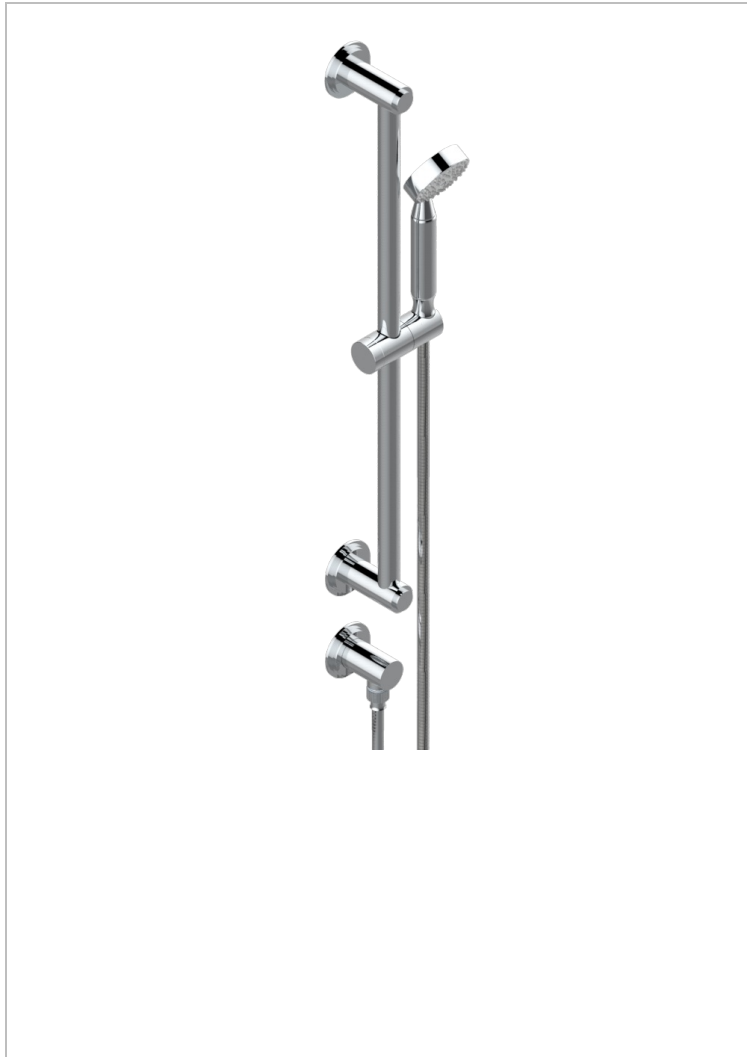

FAUBOURG BLACK PORCELAIN WITH LEVER

G2M-58

Wall mounted stylised handshower, sidebar, hose, hook and elbow

CHARACTERISTIC

- Faubourg Black Porcelain with lever
- Wall mounted stylised handshower, sidebar, hose, hook and elbow

TECHNICAL SPECS

- Recommandé : 3 bars (max. 5 bars) - Advised : 43,5 psi (max. 72 psi)
- 9,5 l/min à 3 bars (2.5 gpm at 43.5 psi)

AVAILABLE FINITIONS

Antique nickel - H28
Black ceram - D30
Blush PVD - H62
Brass color PVD - H49
Brown bronze color PVD - F33
Gold color PVD - H52

Nickel color PVD - H55
Polished chrome (color finish) - A02
Polished chrome / Polished gold
(color finish) - G02
Polished gold (color finish) - F01
Polished nickel - B01
Soft gold - F30

Soft matt gold - F31
Umber PVD - H66