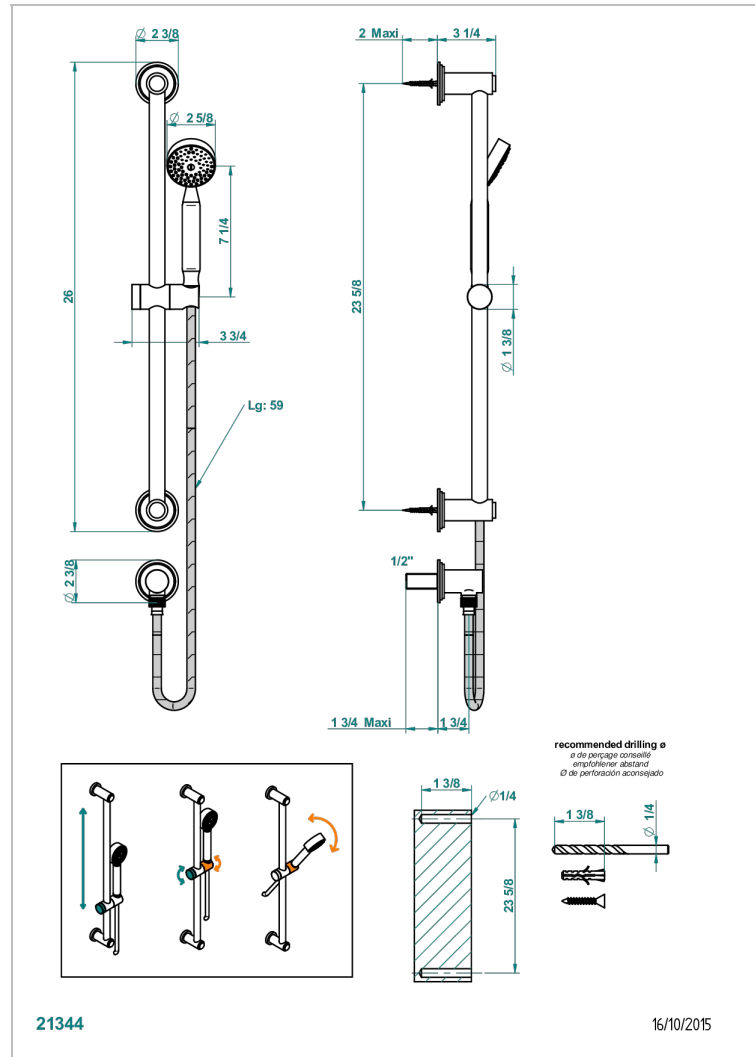

FAUBOURG BLACK PORCELAIN WITH LEVER

G2M-58

Wall mounted stylised handshower, sidebar, hose, hook and elbow

CHARACTERISTIC

- Faubourg Black Porcelain with lever
- Wall mounted stylised handshower, sidebar, hose, hook and elbow

TECHNICAL SPECS

- Recommandé : 3 bars (max. 5 bars) - Advised : 43,5 psi (max. 72 psi)
- 9,5 l/min à 3 bars (2.5 gpm at 43.5 psi)

AVAILABLE FINITIONS

Antique nickel - H28
Black ceram - D30
Blush PVD - H62
Brass color PVD - H49
Brown bronze color PVD - F33
Gold color PVD - H52

Nickel color PVD - H55
Polished chrome (color finish) - A02
Polished chrome / Polished gold
(color finish) - G02
Polished gold (color finish) - F01
Polished nickel - B01
Soft gold - F30

Soft matt gold - F31
Umber PVD - H66