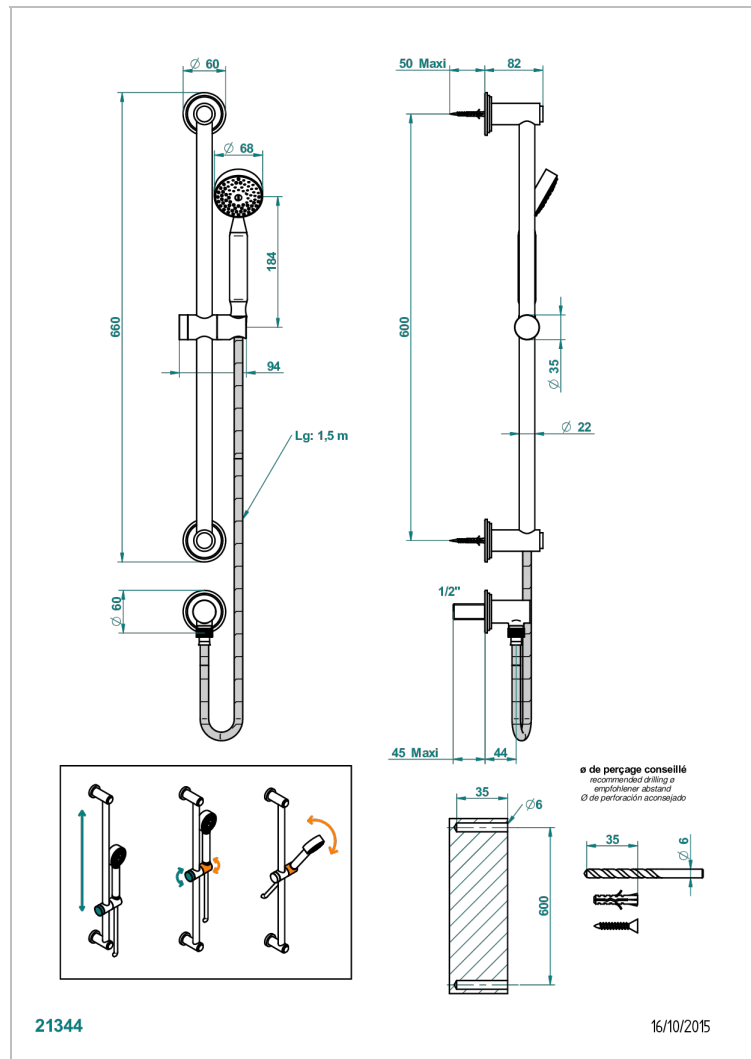

FAUBOURG BLACK PORCELAIN WITH LEVER

G2M-58

Wall mounted stylised handshower, sidebar, hose, hook and elbow

CHARACTERISTIC

- Faubourg Black Porcelain with lever
- Wall mounted stylised handshower, sidebar, hose, hook and elbow

TECHNICAL SPECS

- Recommandé : 3 bars (max. 5 bars) - Advised : 43,5 psi (max. 72 psi)
- 9,5 l/min à 3 bars (2.5 gpm at 43.5 psi)

AVAILABLE FINITIONS

Antique nickel - H28
Black ceram - D30
Blush PVD - H62
Brass color PVD - H49
Brown bronze color PVD - F33
Gold color PVD - H52

Nickel color PVD - H55
Polished chrome (color finish) - A02
Polished chrome / Polished gold (color finish) - G02
Polished gold (color finish) - F01
Polished nickel - B01
Soft gold - F30

Soft matt gold - F31
Umber PVD - H66