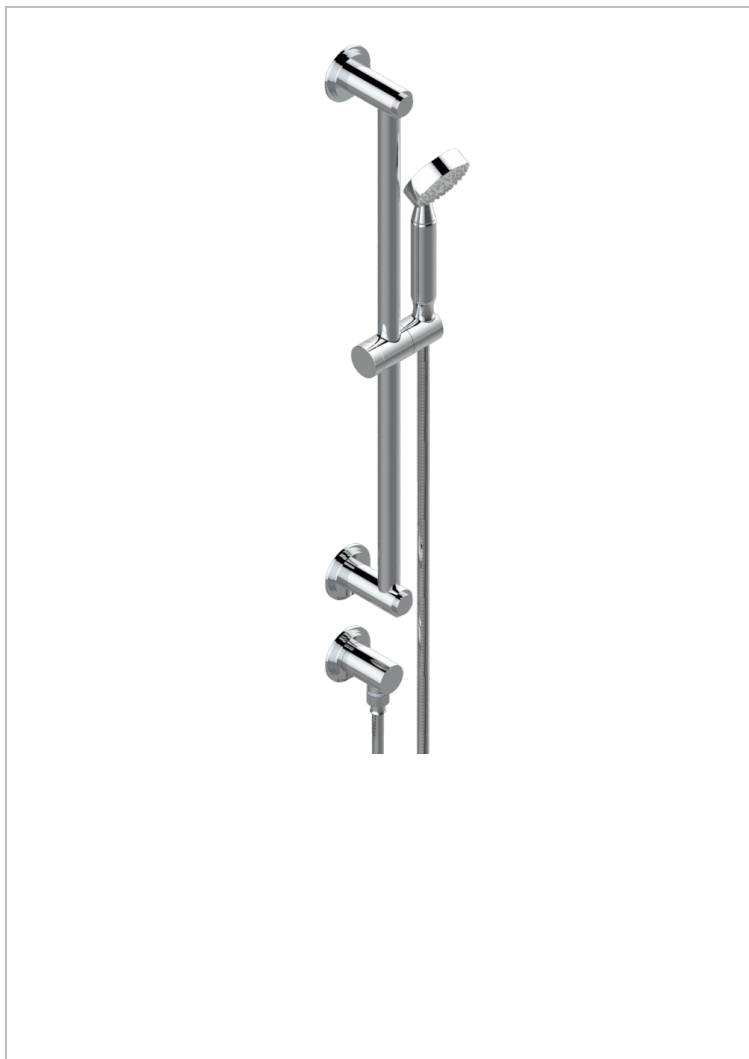

FAUBOURG BLACK PORCELAIN WITH LEVER

G2M-58

Wall mounted stylised handshower, sidebar, hose, hook and elbow

CHARACTERISTIC

- Faubourg Black Porcelain with lever
- Wall mounted stylised handshower, sidebar, hose, hook and elbow

TECHNICAL SPECS

- Recommandé : 3 bars (max. 5 bars) - Advised : 43,5 psi (max. 72 psi)
- 9,5 l/min à 3 bars (2.5 gpm at 43.5 psi)

AVAILABLE FINITIONS

Antique nickel - H28
Black ceram - D30
Blush PVD - H62
Brass color PVD - H49
Brown bronze color PVD - F33
Gold color PVD - H52

Nickel color PVD - H55
Polished chrome (color finish) - A02
Polished chrome / Polished gold (color finish) - G02
Polished gold (color finish) - F01
Polished nickel - B01
Soft gold - F30

Soft matt gold - F31
Umber PVD - H66