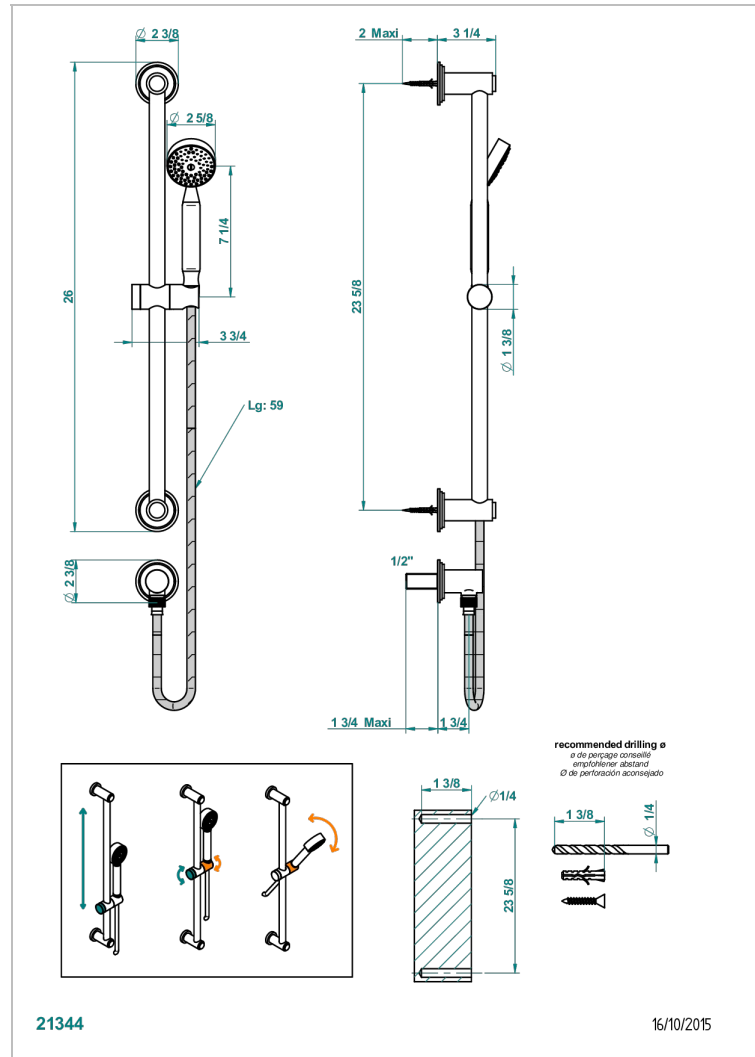

FAUBOURG BLACK PORCELAIN WITH LEVER

G2M-58

Wall mounted stylised handshower, sidebar, hose, hook and elbow

21344

16/10/2015

CHARACTERISTIC

- Faubourg Black Porcelain with lever
- Wall mounted stylised handshower, sidebar, hose, hook and elbow

TECHNICAL SPECS

- Recommandé : 3 bars (max. 5 bars) - Advised : 43,5 psi (max. 72 psi)
- 9,5 l/min à 3 bars (2.5 gpm at 43.5 psi)

AVAILABLE FINITIONS

Antique nickel - H28
Black ceram - D30
Blush PVD - H62
Brass color PVD - H49
Brown bronze color PVD - F33
Gold color PVD - H52

Nickel color PVD - H55
Polished chrome (color finish) - A02
Polished chrome / Polished gold (color finish) - G02
Polished gold (color finish) - F01
Polished nickel - B01
Soft gold - F30

Soft matt gold - F31
Umber PVD - H66