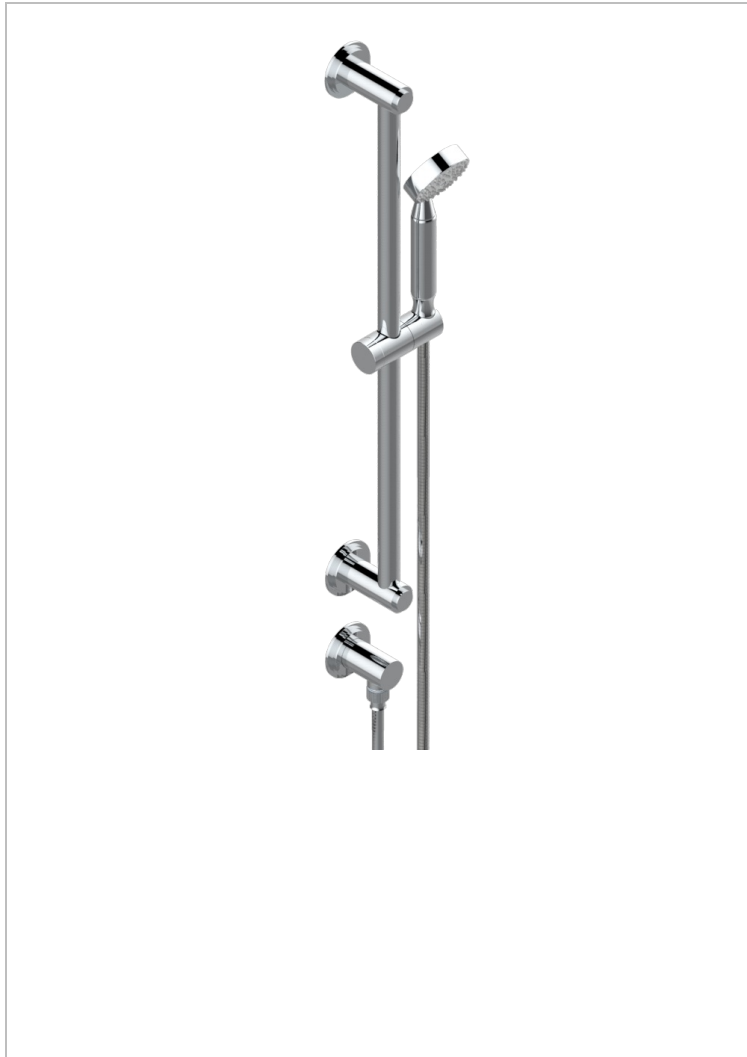

FAUBOURG BLACK PORCELAIN WITH LEVER

G2M-58

Wall mounted stylised handshower, sidebar, hose, hook and elbow

21344

16/10/2015

CHARACTERISTIC

- Faubourg Black Porcelain with lever
- Wall mounted stylised handshower, sidebar, hose, hook and elbow

TECHNICAL SPECS

- Recommandé : 3 bars (max. 5 bars) - Advised : 43,5 psi (max. 72 psi)
- 9,5 l/min à 3 bars (2.5 gpm at 43.5 psi)

AVAILABLE FINITIONS

Antique nickel - H28
Black ceram - D30
Blush PVD - H62
Brass color PVD - H49
Brown bronze color PVD - F33
Gold color PVD - H52

Nickel color PVD - H55
Polished chrome (color finish) - A02
Polished chrome / Polished gold (color finish) - G02
Polished gold (color finish) - F01
Polished nickel - B01
Soft gold - F30

Soft matt gold - F31
Umber PVD - H66