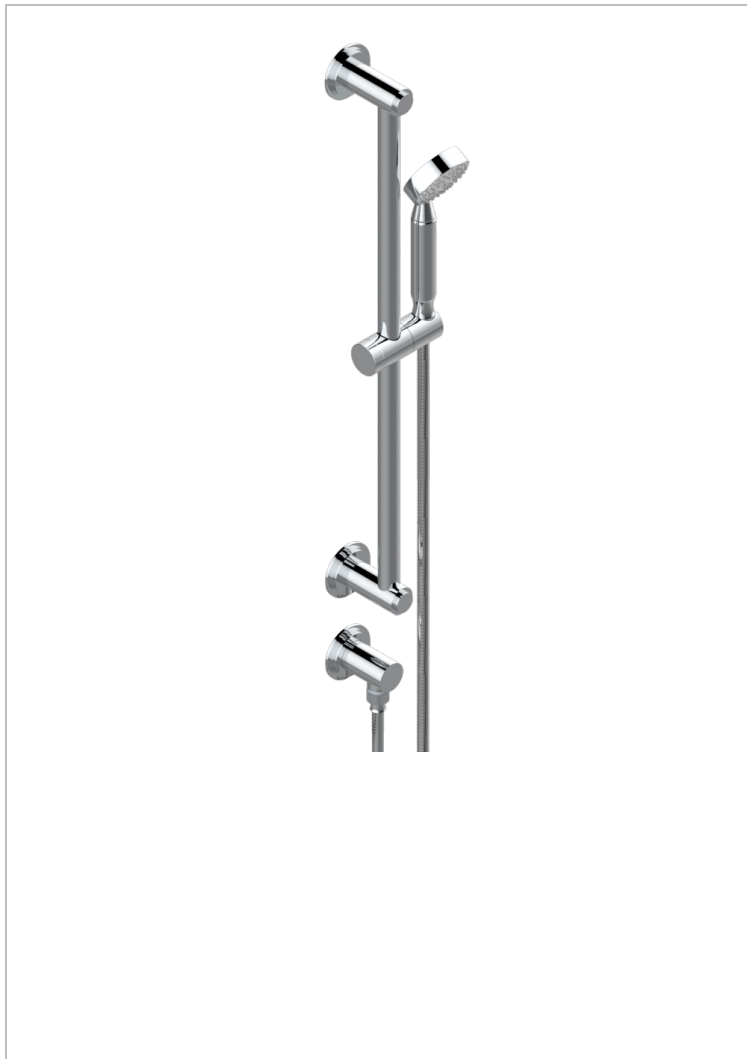

# FAUBOURG BLACK PORCELAIN

G2L-58

Wall mounted stylised handshower, sidebar, hose, hook and elbow

## CHARACTERISTIC

- Faubourg Black Porcelain
- Wall mounted stylised handshower, sidebar, hose, hook and elbow

## AVAILABLE FINITIONS

Antique nickel - H28  
Black ceram - D30  
Blush PVD - H62  
Brass color PVD - H49  
Brown bronze color PVD - F33  
Gold color PVD - H52

Graphite PVD - H64  
Matt Umber PVD - H67  
Matt blush PVD - H60  
Matt brass color PVD - H50  
Matt brown bronze color PVD - F34  
Matt chrome - C02