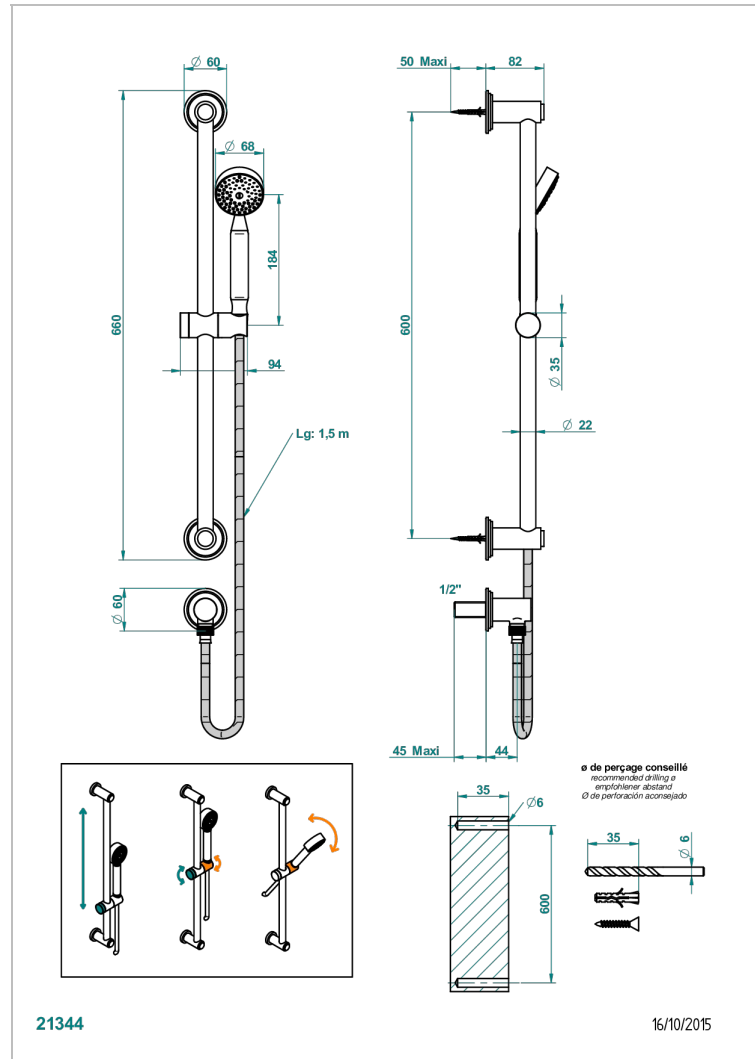

# FAUBOURG BLACK PORCELAIN

G2L-58

Wall mounted stylised handshower, sidebar, hose, hook and elbow

## CHARACTERISTIC

- Faubourg Black Porcelain
- Wall mounted stylised handshower, sidebar, hose, hook and elbow

## TECHNICAL SPECS

- Recommandé : 3 bars (max. 5 bars) - Advised : 43,5 psi (max. 72 psi)
- 9,5 l/min à 3 bars (2.5 gpm at 43.5 psi)