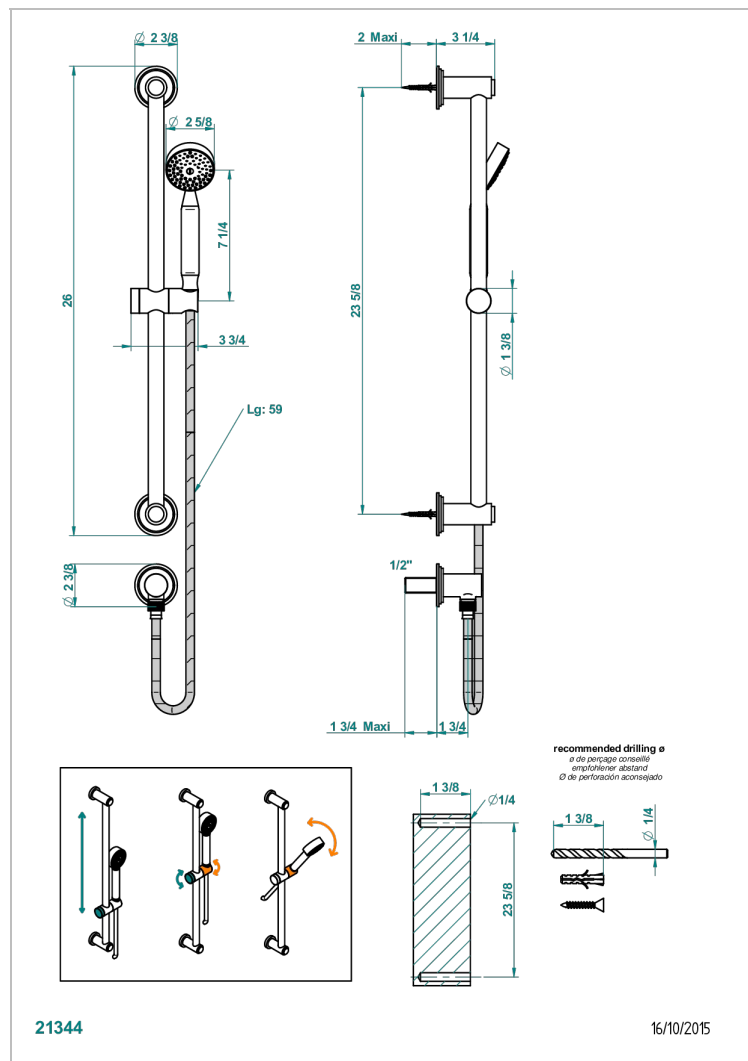

FAUBOURG BLACK PORCELAIN

G2L-58

Wall mounted stylised handshower, sidebar, hose, hook and elbow

CHARACTERISTIC

- Faubourg Black Porcelain
- Wall mounted stylised handshower, sidebar, hose, hook and elbow

TECHNICAL SPECS

- Recommandé : 3 bars (max. 5 bars) - Advised : 43,5 psi (max. 72 psi)
- 9,5 l/min à 3 bars (2.5 gpm at 43.5 psi)

AVAILABLE FINITIONS

Antique nickel - H28
Black ceram - D30
Blush PVD - H62
Brass color PVD - H49
Brown bronze color PVD - F33
Gold color PVD - H52

Nickel color PVD - H55
Polished chrome (color finish) - A02
Polished chrome / Polished gold (color finish) - G02
Polished gold (color finish) - F01
Polished nickel - B01
Soft gold - F30

Soft matt gold - F31
Umber PVD - H66