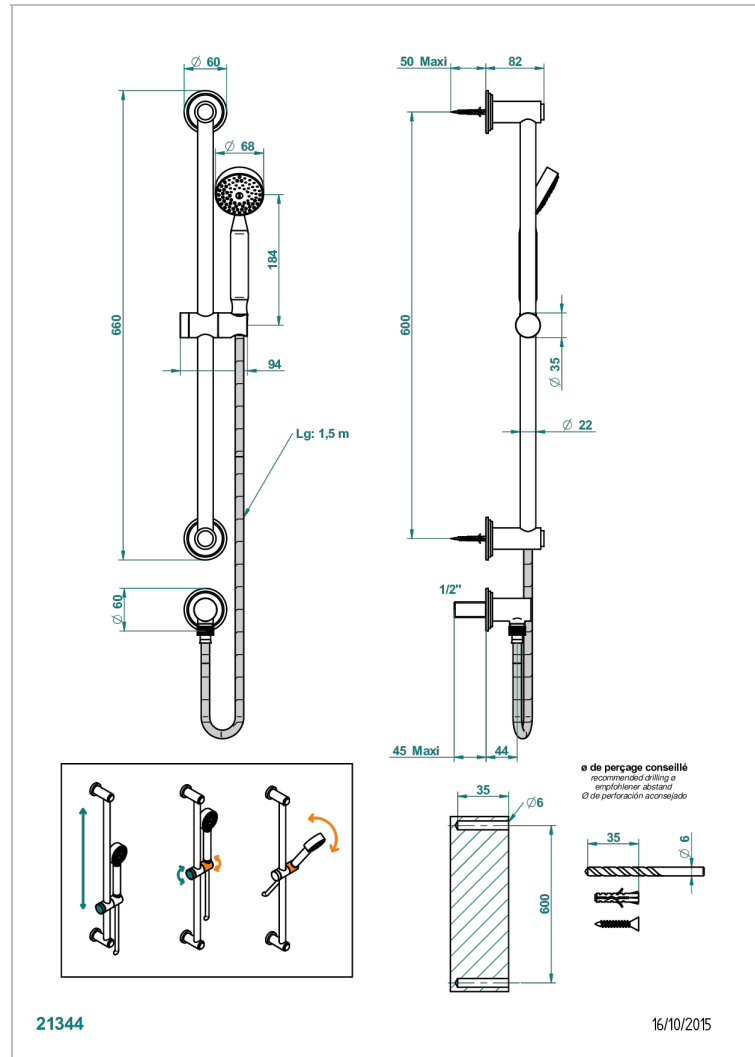

FAUBOURG WHITE PORCELAIN

G2K-58

Wall mounted stylised handshower, sidebar, hose, hook and elbow

CHARACTERISTIC

- Faubourg White Porcelain
- Wall mounted stylised handshower, sidebar, hose, hook and elbow

TECHNICAL SPECS

- Recommandé : 3 bars (max. 5 bars) - Advised : 43,5 psi (max. 72 psi)
- 9,5 l/min à 3 bars (2.5 gpm at 43.5 psi)

AVAILABLE FINITIONS

Antique nickel - H28
Black ceram - D30
Blush PVD - H62
Brass color PVD - H49
Brown bronze color PVD - F33
Gold color PVD - H52

Nickel color PVD - H55
Polished chrome (color finish) - A02
Polished chrome / Polished gold (color finish) - G02
Polished gold (color finish) - F01
Polished nickel - B01
Soft gold - F30

Soft matt gold - F31
Umber PVD - H66