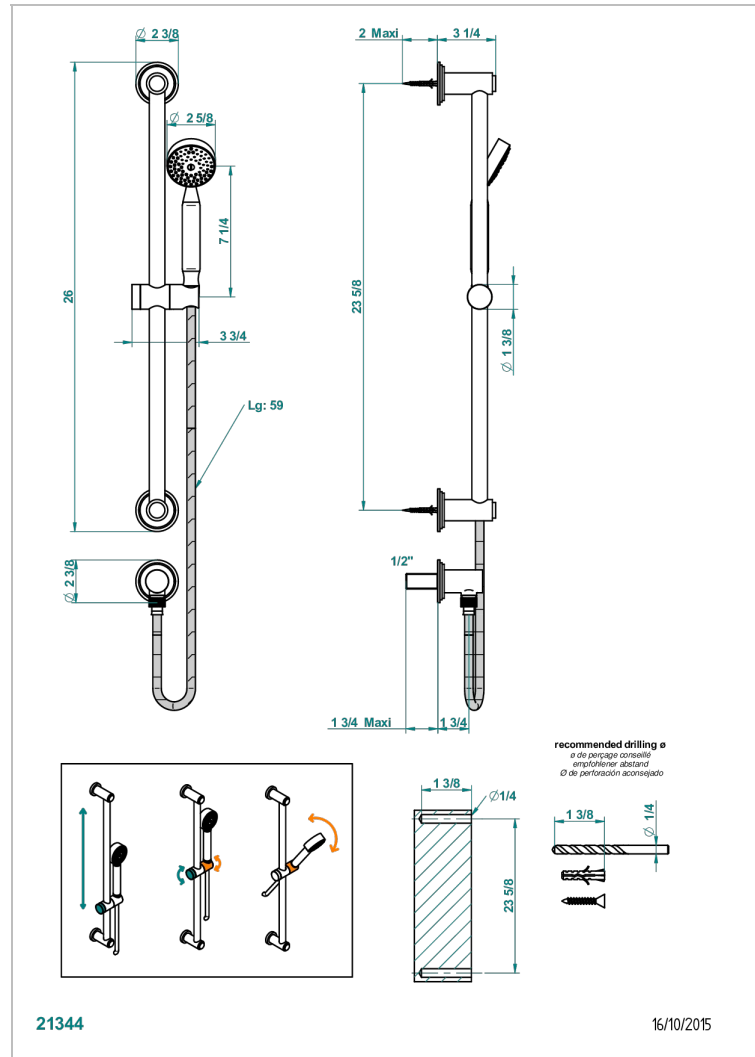

FAUBOURG WHITE PORCELAIN

G2K-58

Wall mounted stylised handshower, sidebar, hose, hook and elbow

21344

16/10/2015

CHARACTERISTIC

- Faubourg White Porcelain
- Wall mounted stylised handshower, sidebar, hose, hook and elbow

TECHNICAL SPECS

- Recommandé : 3 bars (max. 5 bars) - Advised : 43,5 psi (max. 72 psi)
- 9,5 l/min à 3 bars (2.5 gpm at 43.5 psi)

AVAILABLE FINITIONS

Antique nickel - H28
Black ceram - D30
Blush PVD - H62
Brass color PVD - H49
Brown bronze color PVD - F33
Gold color PVD - H52

Nickel color PVD - H55
Polished chrome (color finish) - A02
Polished chrome / Polished gold (color finish) - G02
Polished gold (color finish) - F01
Polished nickel - B01
Soft gold - F30

Soft matt gold - F31
Umber PVD - H66