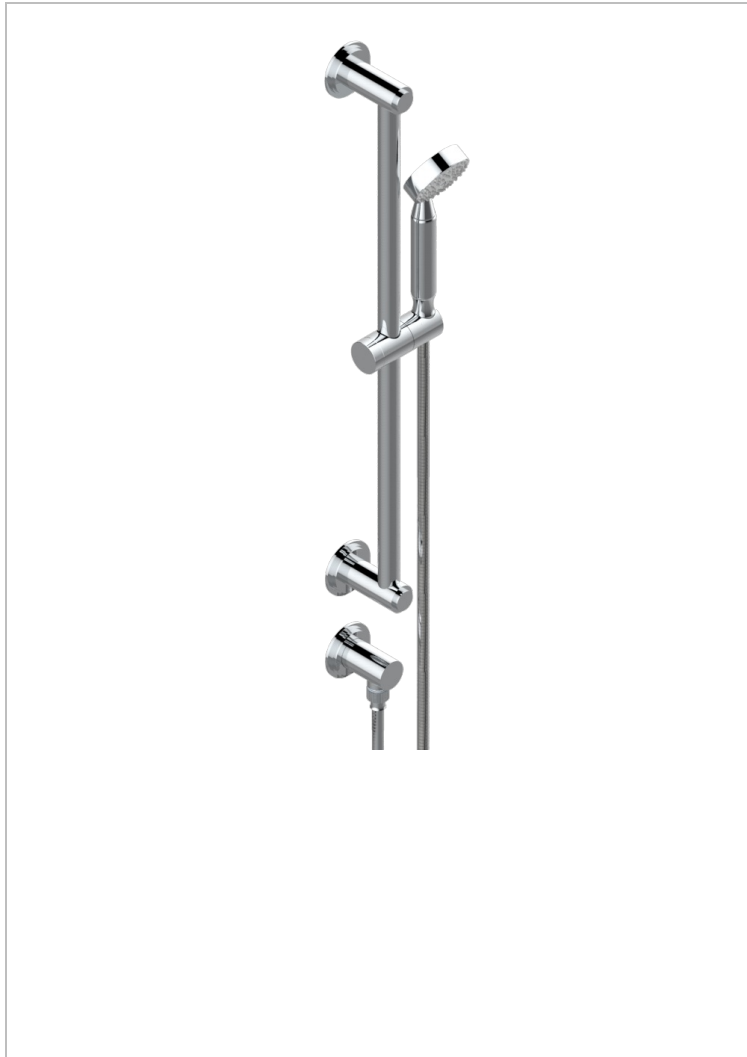

FAUBOURG WHITE PORCELAIN

G2K-58

Wall mounted stylised handshower, sidebar, hose, hook and elbow

21344

16/10/2015

CHARACTERISTIC

- Faubourg White Porcelain
- Wall mounted stylised handshower, sidebar, hose, hook and elbow

TECHNICAL SPECS

- Recommandé : 3 bars (max. 5 bars) - Advised : 43,5 psi (max. 72 psi)
- 9,5 l/min à 3 bars (2.5 gpm at 43.5 psi)

AVAILABLE FINITIONS

Antique nickel - H28
Black ceram - D30
Blush PVD - H62
Brass color PVD - H49
Brown bronze color PVD - F33
Gold color PVD - H52

Nickel color PVD - H55
Polished chrome (color finish) - A02
Polished chrome / Polished gold (color finish) - G02
Polished gold (color finish) - F01
Polished nickel - B01
Soft gold - F30

Soft matt gold - F31
Umber PVD - H66