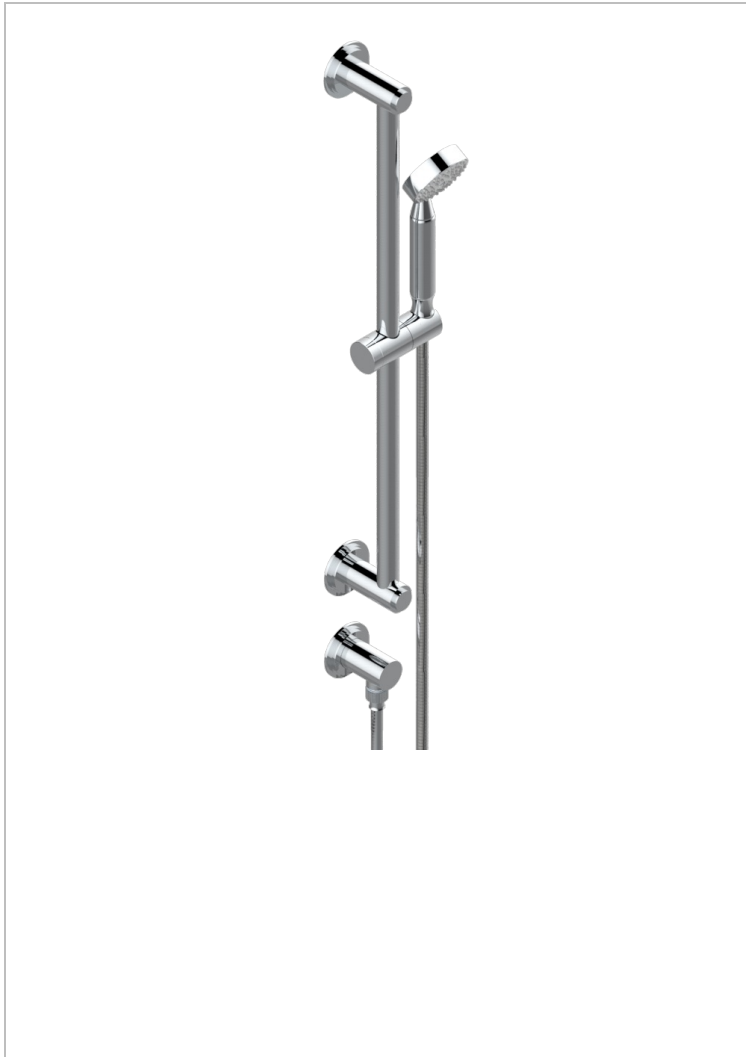

FAUBOURG WHITE PORCELAIN

G2K-58

Wall mounted stylised handshower, sidebar, hose, hook and elbow

CHARACTERISTIC

- Faubourg White Porcelain
- Wall mounted stylised handshower, sidebar, hose, hook and elbow

TECHNICAL SPECS

- Recommandé : 3 bars (max. 5 bars) - Advised : 43,5 psi (max. 72 psi)
- 9,5 l/min à 3 bars (2.5 gpm at 43.5 psi)

AVAILABLE FINITIONS

Antique nickel - H28
Black ceram - D30
Blush PVD - H62
Brass color PVD - H49
Brown bronze color PVD - F33
Gold color PVD - H52

Nickel color PVD - H55
Polished chrome (color finish) - A02
Polished chrome / Polished gold (color finish) - G02
Polished gold (color finish) - F01
Polished nickel - B01
Soft gold - F30

Soft matt gold - F31
Umber PVD - H66