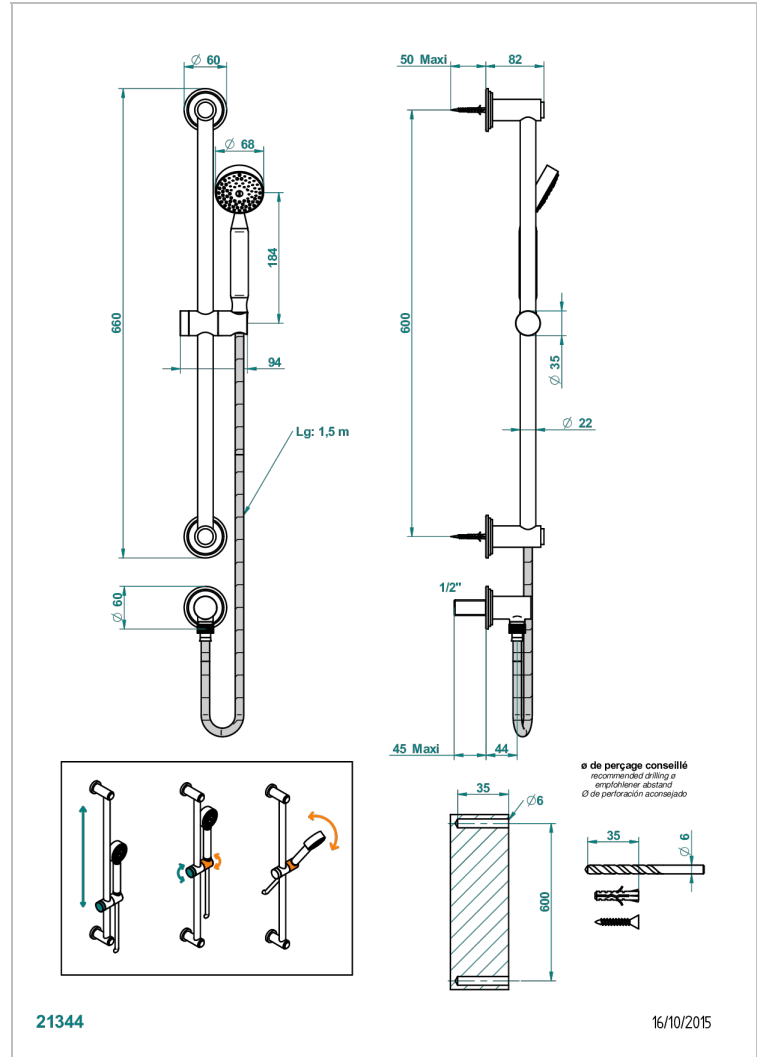

FAUBOURG WHITE PORCELAIN

G2K-58

Wall mounted stylised handshower, sidebar, hose, hook and elbow

CHARACTERISTIC

- Faubourg White Porcelain
- Wall mounted stylised handshower, sidebar, hose, hook and elbow

TECHNICAL SPECS

- Recommandé : 3 bars (max. 5 bars) - Advised : 43,5 psi (max. 72 psi)
- 9,5 l/min à 3 bars (2.5 gpm at 43.5 psi)

AVAILABLE FINITIONS

Antique nickel - H28
Black ceram - D30
Blush PVD - H62
Brass color PVD - H49
Brown bronze color PVD - F33
Gold color PVD - H52

Nickel color PVD - H55
Polished chrome (color finish) - A02
Polished chrome / Polished gold (color finish) - G02
Polished gold (color finish) - F01
Polished nickel - B01
Soft gold - F30

Soft matt gold - F31
Umber PVD - H66