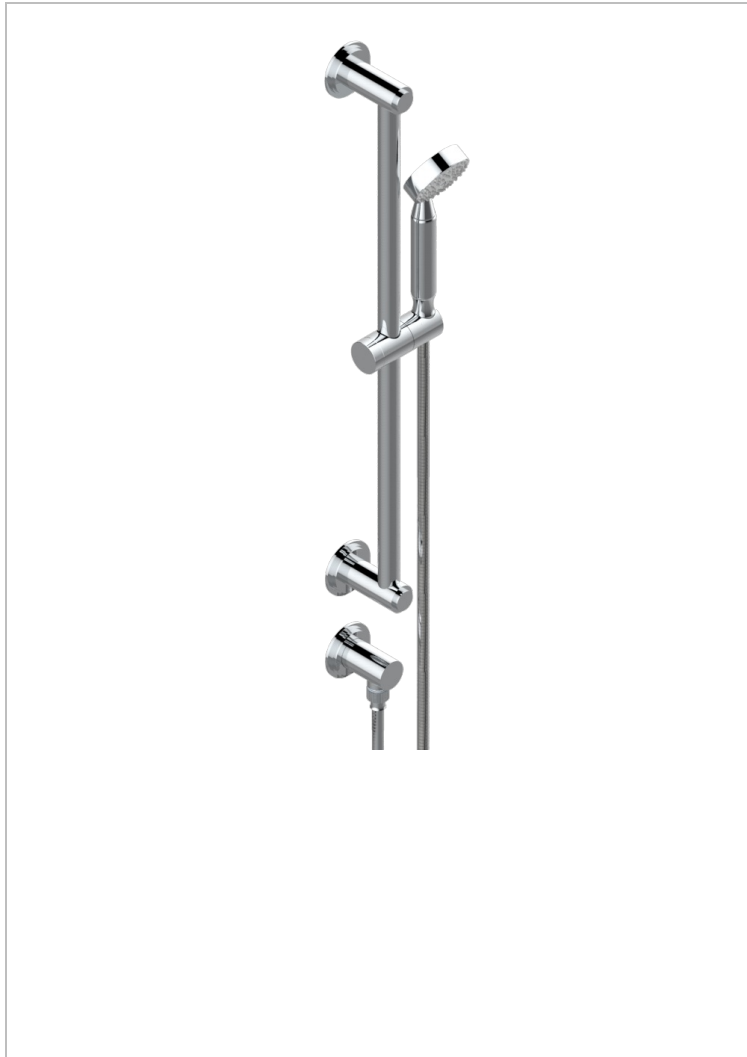

# FAUBOURG WHITE PORCELAIN

G2K-58

Wall mounted stylised handshower, sidebar, hose, hook and elbow

21344

16/10/2015

## CHARACTERISTIC

- Faubourg White Porcelain
- Wall mounted stylised handshower, sidebar, hose, hook and elbow

## AVAILABLE FINITIONS

Antique nickel - H28  
Black ceram - D30  
Blush PVD - H62  
Brass color PVD - H49  
Brown bronze color PVD - F33  
Gold color PVD - H52

Graphite PVD - H64  
Matt Umber PVD - H67  
Matt blush PVD - H60  
Matt brass color PVD - H50  
Matt brown bronze color PVD - F34  
Matt chrome - C02