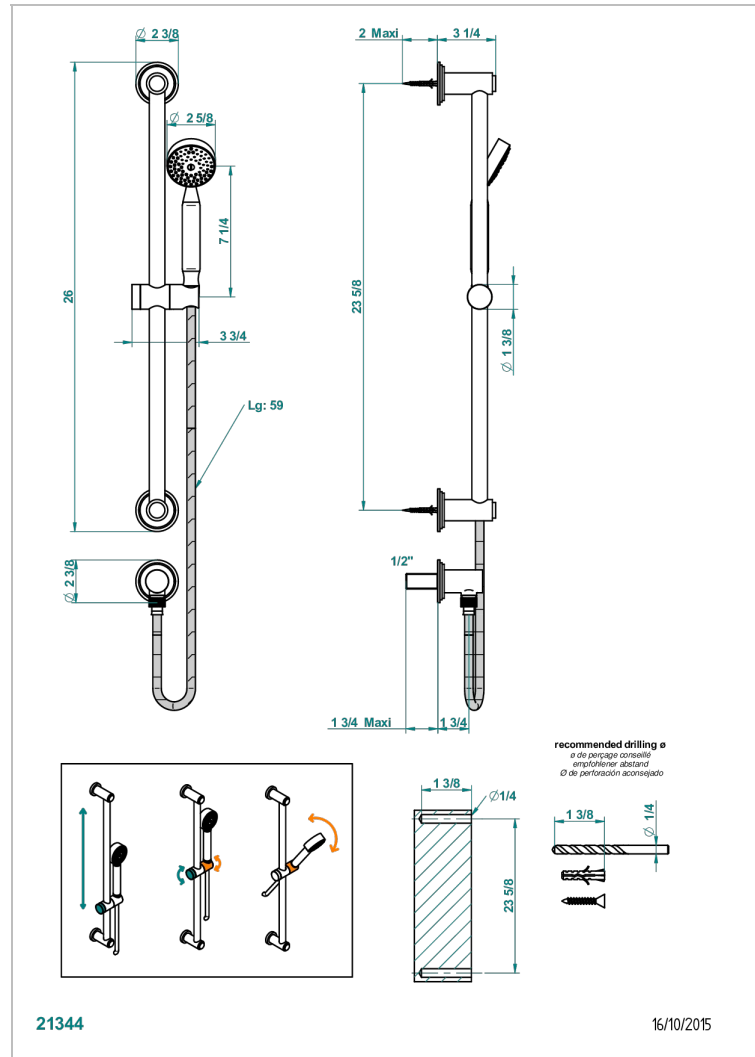

# FAUBOURG WHITE PORCELAIN

G2K-58

Wall mounted stylised handshower, sidebar, hose, hook and elbow

21344

16/10/2015

## CHARACTERISTIC

- Faubourg White Porcelain
- Wall mounted stylised handshower, sidebar, hose, hook and elbow

## TECHNICAL SPECS

- Recommandé : 3 bars (max. 5 bars) - Advised : 43,5 psi (max. 72 psi)
- 9,5 l/min à 3 bars (2.5 gpm at 43.5 psi)