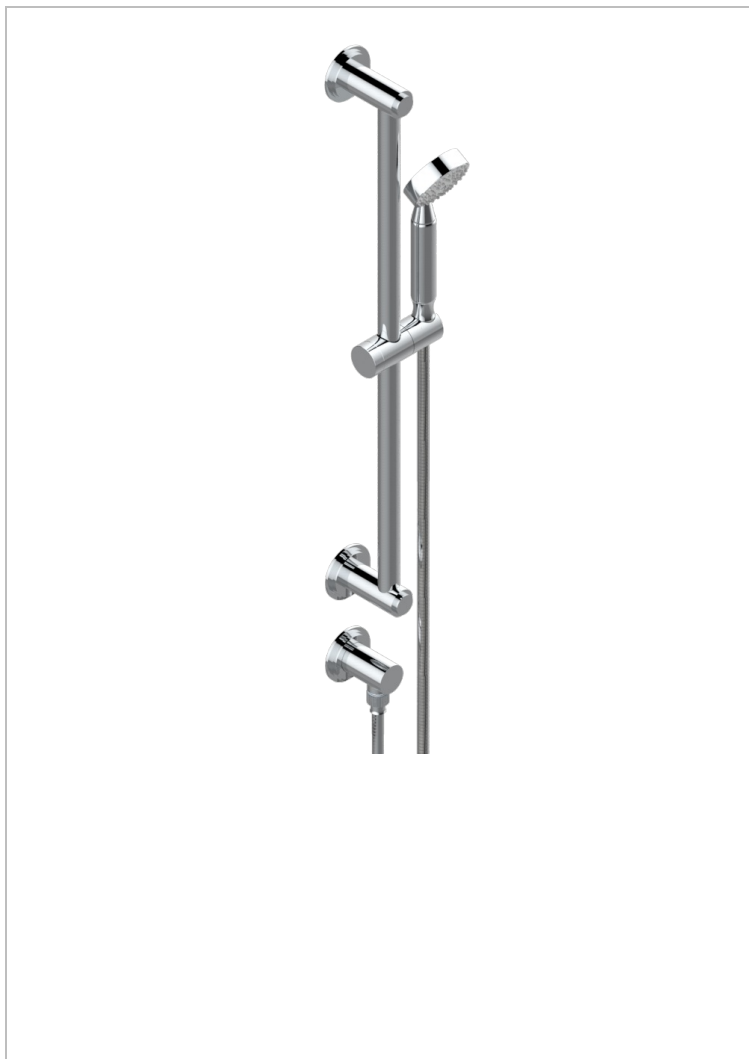

FAUBOURG WHITE PORCELAIN WITH LEVER

G2J-58

Wall mounted stylised handshower, sidebar, hose, hook and elbow

CHARACTERISTIC

- Faubourg White Porcelain with lever
- Wall mounted stylised handshower, sidebar, hose, hook and elbow

TECHNICAL SPECS

- Recommandé : 3 bars (max. 5 bars) - Advised : 43,5 psi (max. 72 psi)
- 9,5 l/min à 3 bars (2.5 gpm at 43.5 psi)

AVAILABLE FINITIONS

Antique nickel - H28
Black ceram - D30
Blush PVD - H62
Brass color PVD - H49
Brown bronze color PVD - F33
Gold color PVD - H52

Nickel color PVD - H55
Polished chrome (color finish) - A02
Polished chrome / Polished gold (color finish) - G02
Polished gold (color finish) - F01
Polished nickel - B01
Soft gold - F30

Soft matt gold - F31
Umber PVD - H66