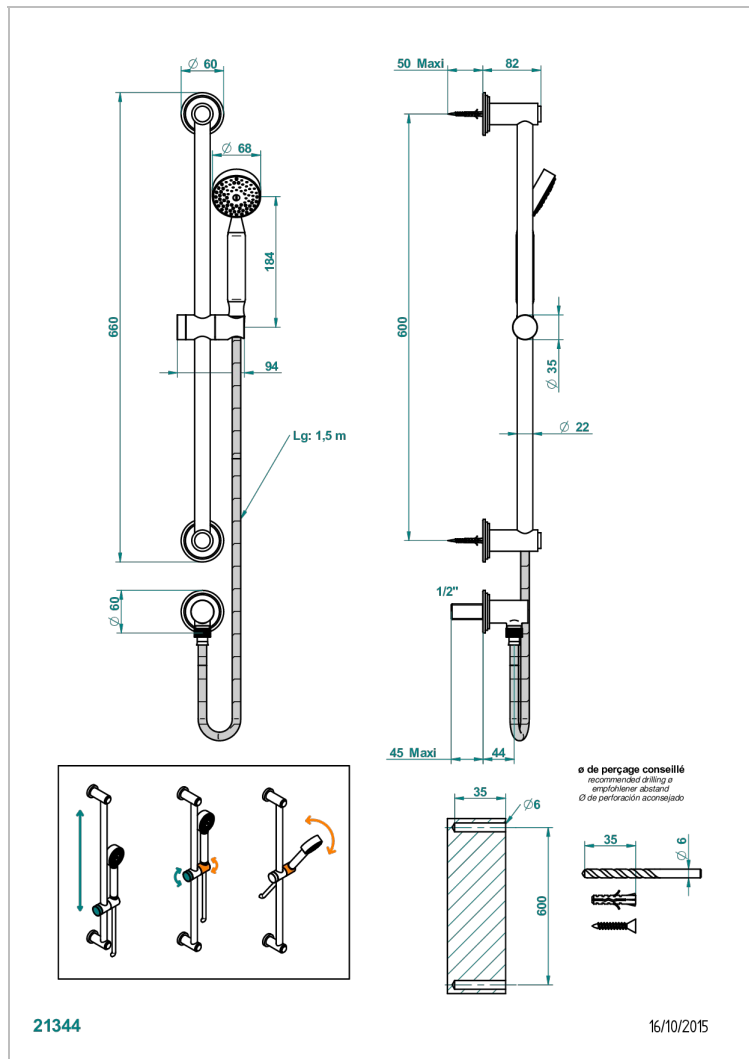

FAUBOURG WHITE PORCELAIN WITH LEVER

G2J-58

Wall mounted stylised handshower, sidebar, hose, hook and elbow

CHARACTERISTIC

- Faubourg White Porcelain with lever
- Wall mounted stylised handshower, sidebar, hose, hook and elbow

TECHNICAL SPECS

- Recommandé : 3 bars (max. 5 bars) - Advised : 43,5 psi (max. 72 psi)
- 9,5 l/min à 3 bars (2.5 gpm at 43.5 psi)

AVAILABLE FINITIONS

Antique nickel - H28
Black ceram - D30
Blush PVD - H62
Brass color PVD - H49
Brown bronze color PVD - F33
Gold color PVD - H52

Nickel color PVD - H55
Polished chrome (color finish) - A02
Polished chrome / Polished gold (color finish) - G02
Polished gold (color finish) - F01
Polished nickel - B01
Soft gold - F30

Soft matt gold - F31
Umber PVD - H66