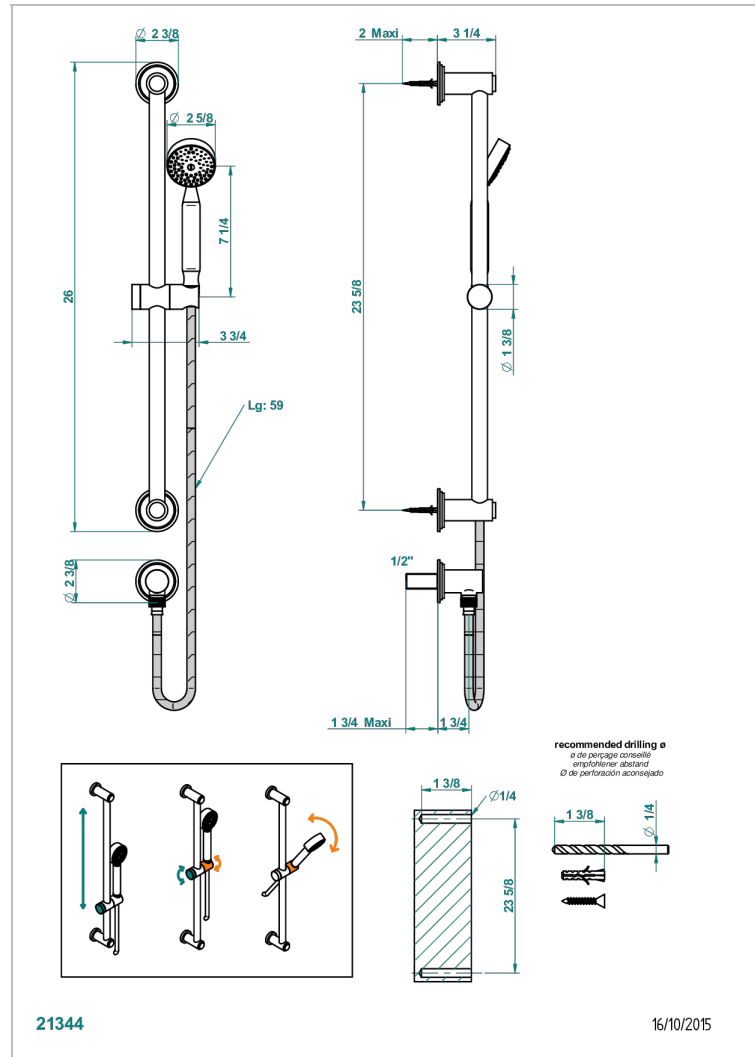

FAUBOURG WHITE PORCELAIN WITH LEVER

G2J-58

Wall mounted stylised handshower, sidebar, hose, hook and elbow

CHARACTERISTIC

- Faubourg White Porcelain with lever
- Wall mounted stylised handshower, sidebar, hose, hook and elbow

TECHNICAL SPECS

- Recommandé : 3 bars (max. 5 bars) - Advised : 43,5 psi (max. 72 psi)
- 9,5 l/min à 3 bars (2.5 gpm at 43.5 psi)

AVAILABLE FINITIONS

Antique nickel - H28
Black ceram - D30
Blush PVD - H62
Brass color PVD - H49
Brown bronze color PVD - F33
Gold color PVD - H52

Nickel color PVD - H55
Polished chrome (color finish) - A02
Polished chrome / Polished gold (color finish) - G02
Polished gold (color finish) - F01
Polished nickel - B01
Soft gold - F30

Soft matt gold - F31
Umber PVD - H66