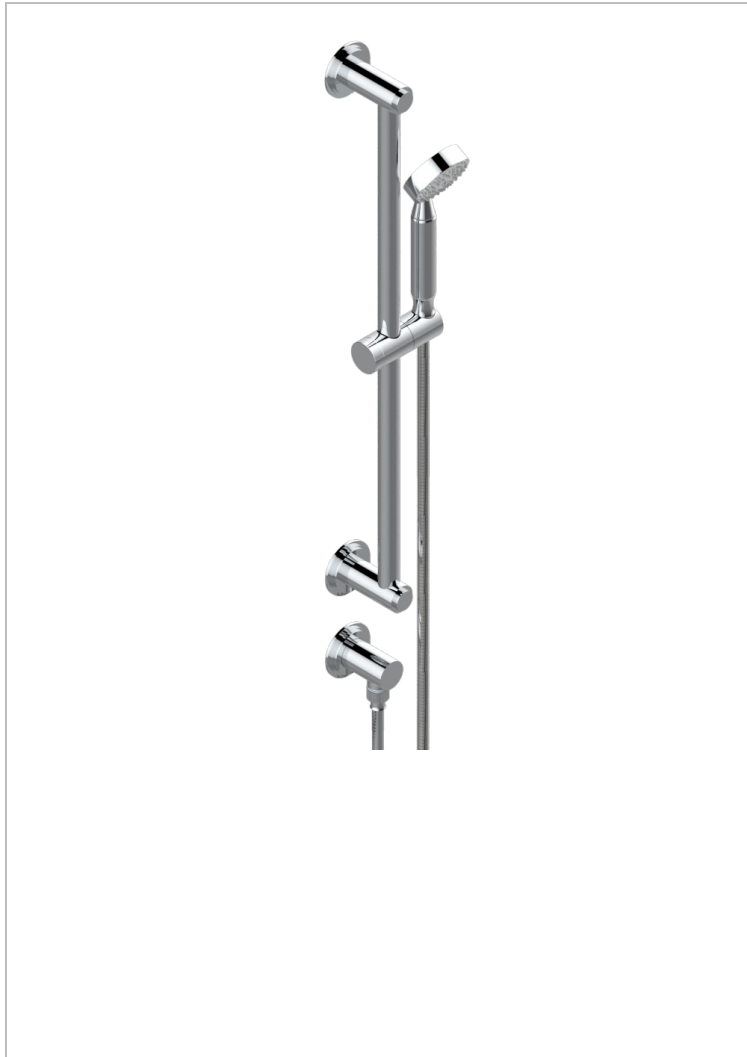

FAUBOURG WHITE PORCELAIN WITH LEVER

G2J-58

Wall mounted stylised handshower, sidebar, hose, hook and elbow

CHARACTERISTIC

- Faubourg White Porcelain with lever
- Wall mounted stylised handshower, sidebar, hose, hook and elbow

TECHNICAL SPECS

- Recommandé : 3 bars (max. 5 bars) - Advised : 43,5 psi (max. 72 psi)
- 9,5 l/min à 3 bars (2.5 gpm at 43.5 psi)

AVAILABLE FINITIONS

Antique nickel - H28
Black ceram - D30
Blush PVD - H62
Brass color PVD - H49
Brown bronze color PVD - F33
Gold color PVD - H52

Nickel color PVD - H55
Polished chrome (color finish) - A02
Polished chrome / Polished gold (color finish) - G02
Polished gold (color finish) - F01
Polished nickel - B01
Soft gold - F30

Soft matt gold - F31
Umber PVD - H66