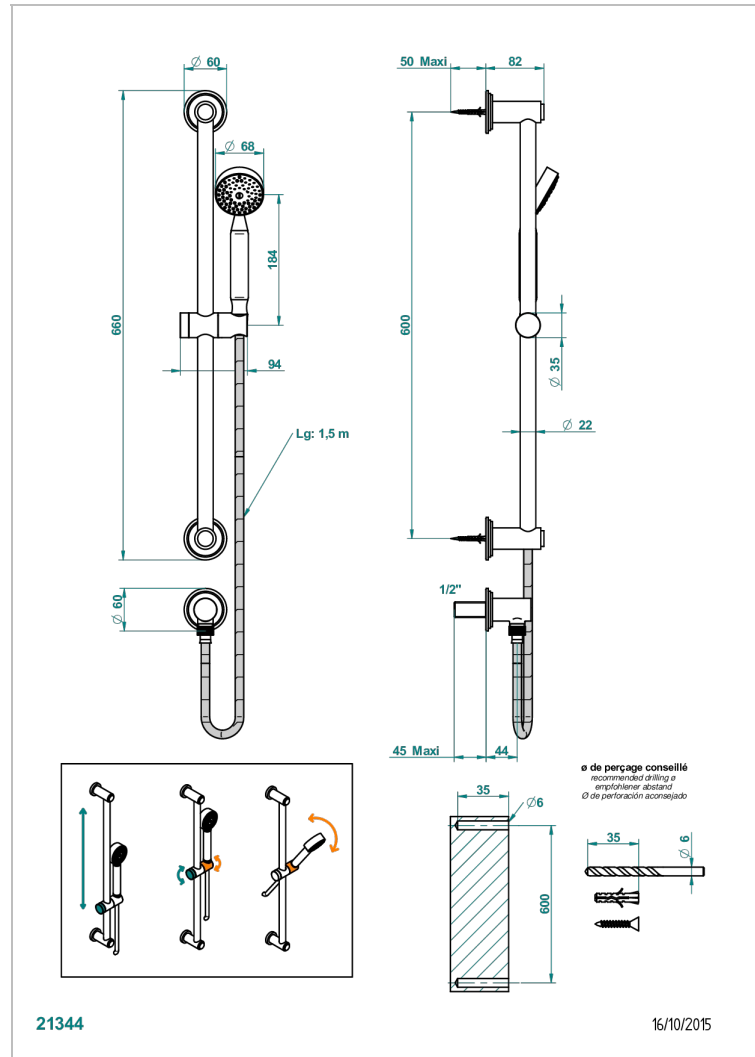

# LE 9 NERO MARQUINA

G2I-58

Wall mounted stylised handshower, sidebar, hose, hook and elbow

## CHARACTERISTIC

- Le 9 Nero Marquina
- Wall mounted stylised handshower, sidebar, hose, hook and elbow

## TECHNICAL SPECS

- Recommandé : 3 bars (max. 5 bars) - Advised : 43,5 psi (max. 72 psi)
- 9,5 l/min à 3 bars (2.5 gpm at 43.5 psi)