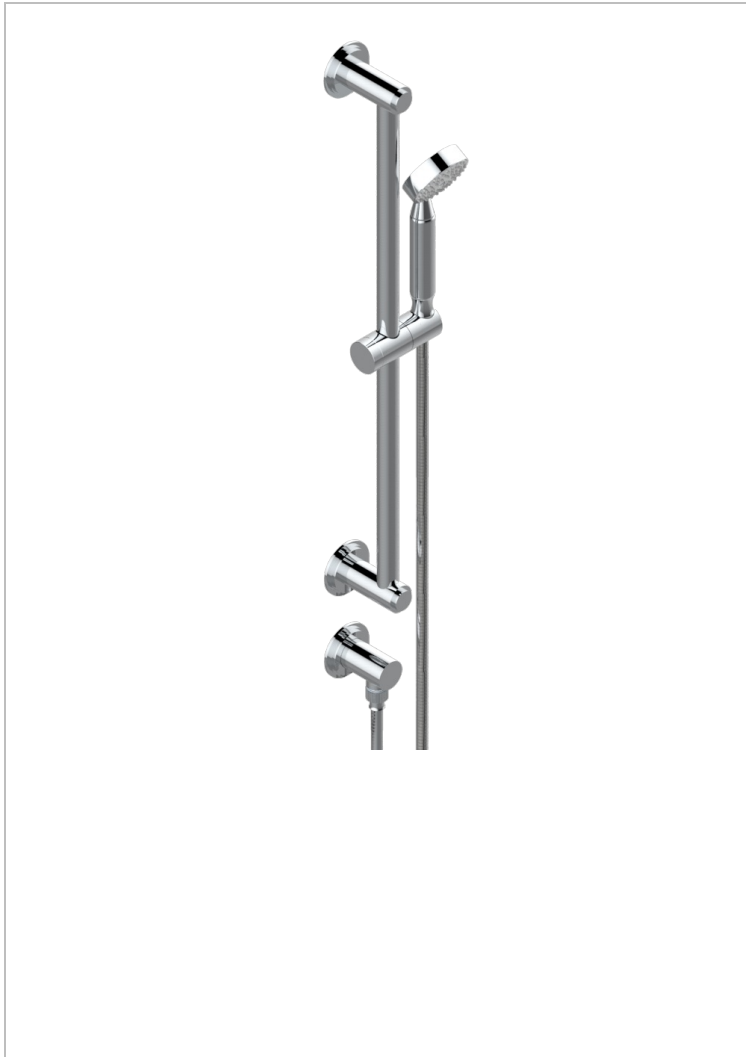

# LE 9 NERO MARQUINA

G2I-58

Wall mounted stylised handshower, sidebar, hose, hook and elbow

## CHARACTERISTIC

- Le 9 Nero Marquina
- Wall mounted stylised handshower, sidebar, hose, hook and elbow

## AVAILABLE FINITIONS

Antique nickel - H28  
Black ceram - D30  
Blush PVD - H62  
Brass color PVD - H49  
Brown bronze color PVD - F33  
Gold color PVD - H52

Graphite PVD - H64  
Matt Umber PVD - H67  
Matt blush PVD - H60  
Matt brass color PVD - H50  
Matt brown bronze color PVD - F34  
Matt chrome - C02