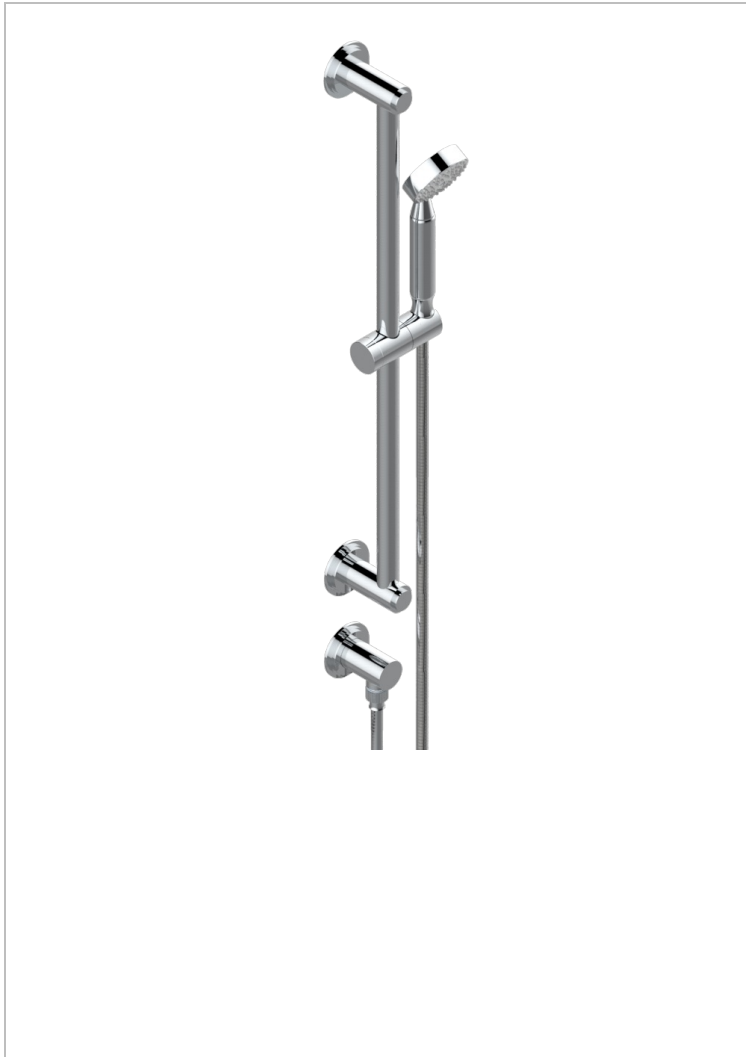

LE 9 NERO MARQUINA

G2I-58

Wall mounted stylised handshower, sidebar, hose, hook and elbow

CHARACTERISTIC

- Le 9 Nero Marquina
- Wall mounted stylised handshower, sidebar, hose, hook and elbow

TECHNICAL SPECS

- Recommandé : 3 bars (max. 5 bars) - Advised : 43,5 psi (max. 72 psi)
- 9,5 l/min à 3 bars (2.5 gpm at 43.5 psi)

AVAILABLE FINITIONS

Antique nickel - H28
Black ceram - D30
Blush PVD - H62
Brass color PVD - H49
Brown bronze color PVD - F33
Gold color PVD - H52

Nickel color PVD - H55
Polished chrome (color finish) - A02
Polished chrome / Polished gold (color finish) - G02
Polished gold (color finish) - F01
Polished nickel - B01
Soft gold - F30

Soft matt gold - F31
Umber PVD - H66