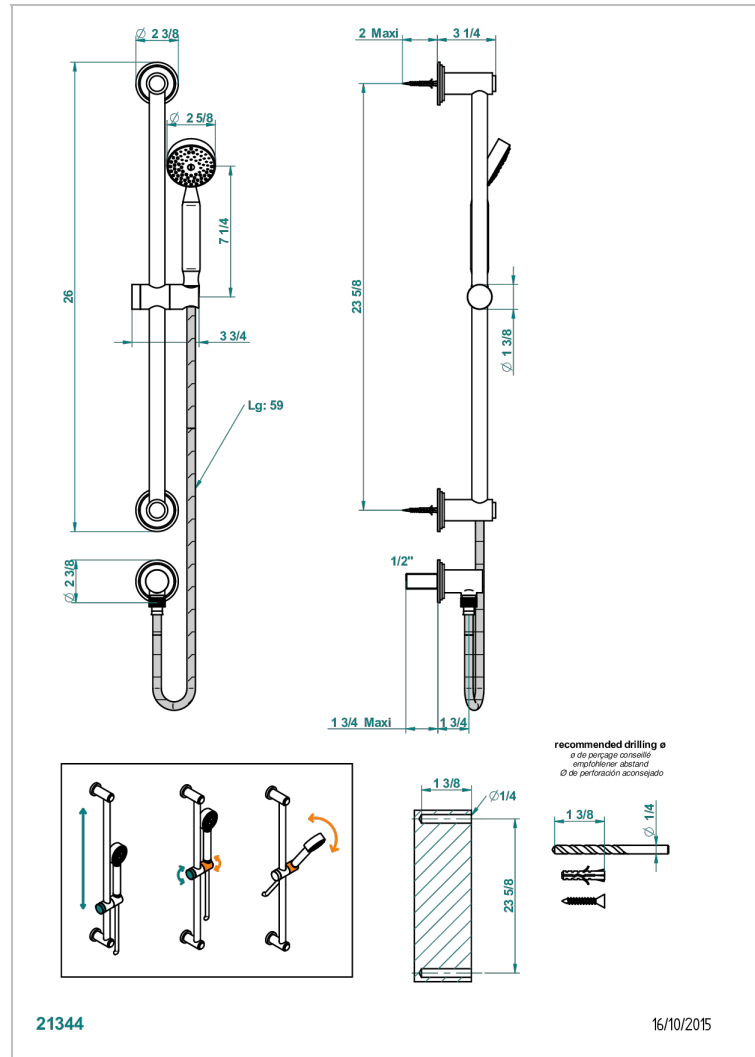

LE 9 NERO MARQUINA

G2I-58

Wall mounted stylised handshower, sidebar, hose, hook and elbow

CHARACTERISTIC

- Le 9 Nero Marquina
- Wall mounted stylised handshower, sidebar, hose, hook and elbow

TECHNICAL SPECS

- Recommandé : 3 bars (max. 5 bars) - Advised : 43,5 psi (max. 72 psi)
- 9,5 l/min à 3 bars (2.5 gpm at 43.5 psi)

AVAILABLE FINITIONS

Antique nickel - H28
Black ceram - D30
Blush PVD - H62
Brass color PVD - H49
Brown bronze color PVD - F33
Gold color PVD - H52

Nickel color PVD - H55
Polished chrome (color finish) - A02
Polished chrome / Polished gold (color finish) - G02
Polished gold (color finish) - F01
Polished nickel - B01
Soft gold - F30

Soft matt gold - F31
Umber PVD - H66