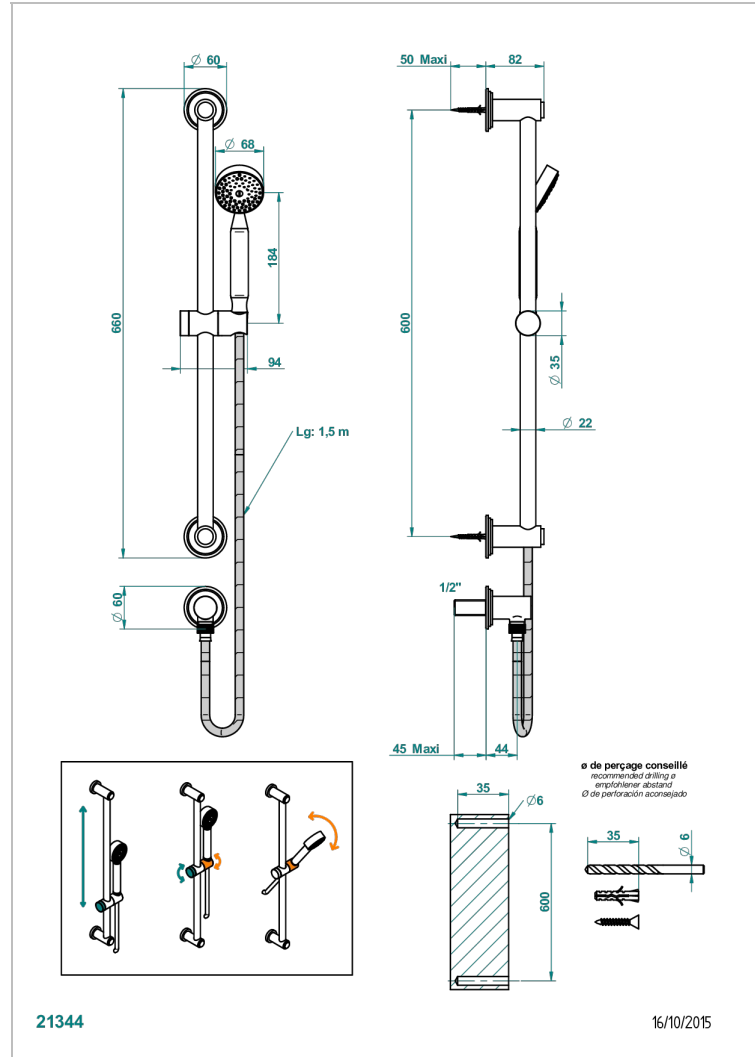

LE 9 HOWLITE

G2H-58

Wall mounted stylised handshower, sidebar, hose, hook and elbow

CHARACTERISTIC

- Le 9 Howlite
- Wall mounted stylised handshower, sidebar, hose, hook and elbow

TECHNICAL SPECS

- Recommandé : 3 bars (max. 5 bars) - Advised : 43,5 psi (max. 72 psi)
- 9,5 l/min à 3 bars (2.5 gpm at 43.5 psi)

AVAILABLE FINITIONS

Antique nickel - H28
Black ceram - D30
Blush PVD - H62
Brass color PVD - H49
Brown bronze color PVD - F33
Gold color PVD - H52

Graphite PVD - H64
Matt Umber PVD - H67
Matt blush PVD - H60
Matt brass color PVD - H50
Matt brown bronze color PVD - F34
Matt chrome - C02