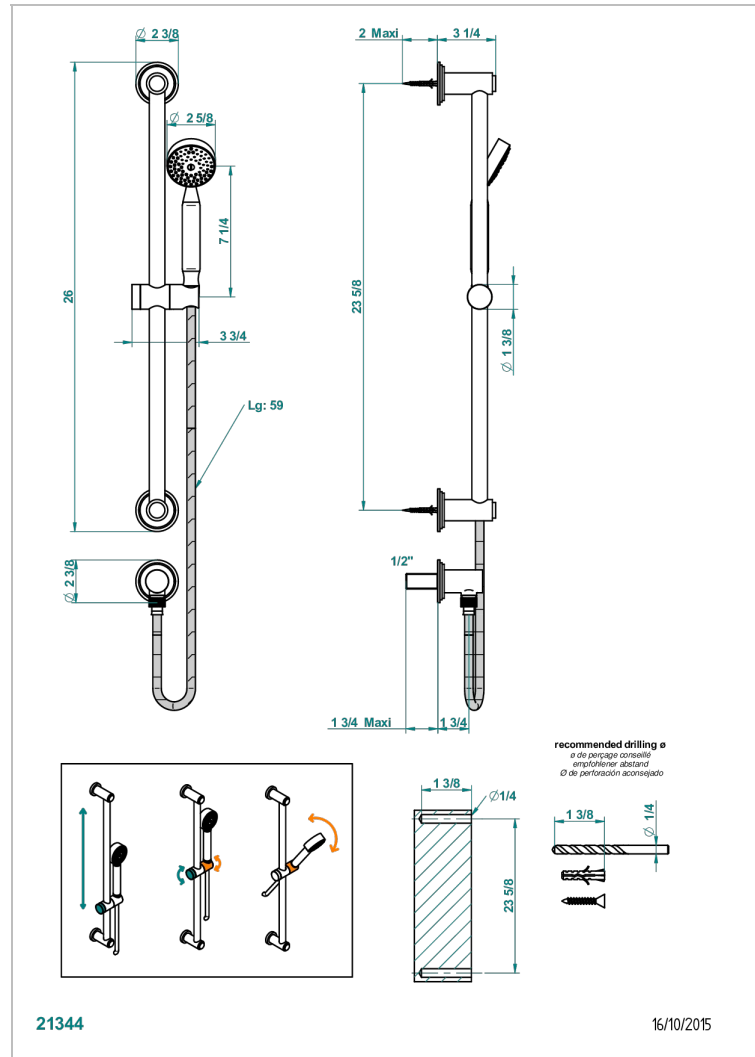

LE 9 HOWLITE

G2H-58

Wall mounted stylised handshower, sidebar, hose, hook and elbow

CHARACTERISTIC

- Le 9 Howlite
- Wall mounted stylised handshower, sidebar, hose, hook and elbow

TECHNICAL SPECS

- Recommandé : 3 bars (max. 5 bars) - Advised : 43,5 psi (max. 72 psi)
- 9,5 l/min à 3 bars (2.5 gpm at 43.5 psi)

AVAILABLE FINITIONS

Antique nickel - H28
Black ceram - D30
Blush PVD - H62
Brass color PVD - H49
Brown bronze color PVD - F33
Gold color PVD - H52

Graphite PVD - H64
Matt Umber PVD - H67
Matt blush PVD - H60
Matt brass color PVD - H50
Matt brown bronze color PVD - F34
Matt chrome - C02