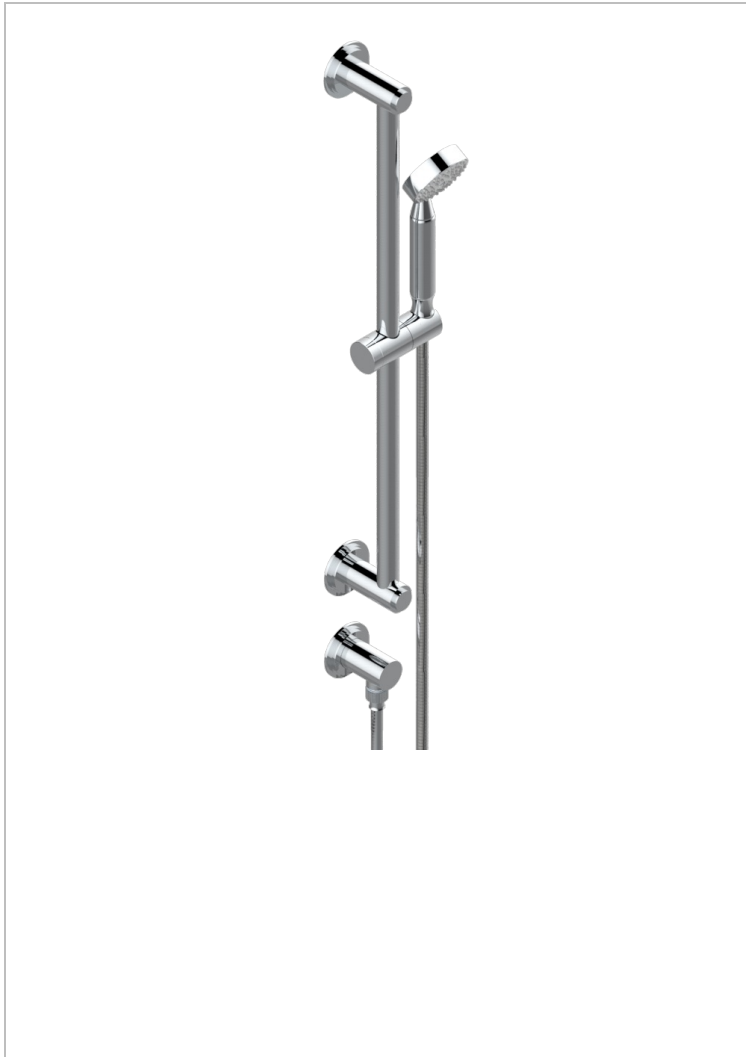

LE 9 HOWLITE

G2H-58

Wall mounted stylised handshower, sidebar, hose, hook and elbow

CHARACTERISTIC

- Le 9 Howlite
- Wall mounted stylised handshower, sidebar, hose, hook and elbow

TECHNICAL SPECS

- Recommandé : 3 bars (max. 5 bars) - Advised : 43,5 psi (max. 72 psi)
- 9,5 l/min à 3 bars (2.5 gpm at 43.5 psi)

AVAILABLE FINITIONS

Antique nickel - H28
Black ceram - D30
Blush PVD - H62
Brass color PVD - H49
Brown bronze color PVD - F33
Gold color PVD - H52

Graphite PVD - H64
Matt Umber PVD - H67
Matt blush PVD - H60
Matt brass color PVD - H50
Matt brown bronze color PVD - F34
Matt chrome - C02

Soft matt gold - F31
Umber PVD - H66