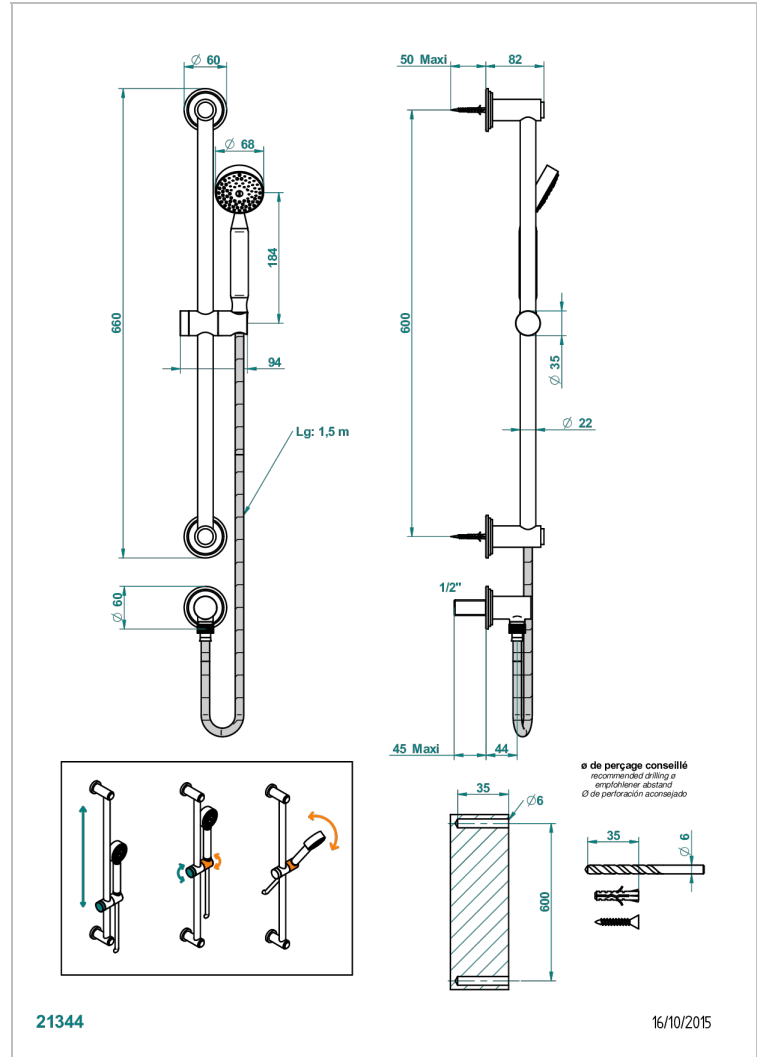

LE 9 HOWLITE

G2H-58

Wall mounted stylised handshower, sidebar, hose, hook and elbow

CHARACTERISTIC

- Le 9 Howlite
- Wall mounted stylised handshower, sidebar, hose, hook and elbow

TECHNICAL SPECS

- Recommandé : 3 bars (max. 5 bars) - Advised : 43,5 psi (max. 72 psi)
- 9,5 l/min à 3 bars (2.5 gpm at 43.5 psi)

AVAILABLE FINITIONS

Antique nickel - H28
Black ceram - D30
Blush PVD - H62
Brass color PVD - H49
Brown bronze color PVD - F33
Gold color PVD - H52

Graphite PVD - H64
Matt Umber PVD - H67
Matt blush PVD - H60
Matt brass color PVD - H50
Matt brown bronze color PVD - F34
Matt chrome - C02

Soft matt gold - F31
Umber PVD - H66