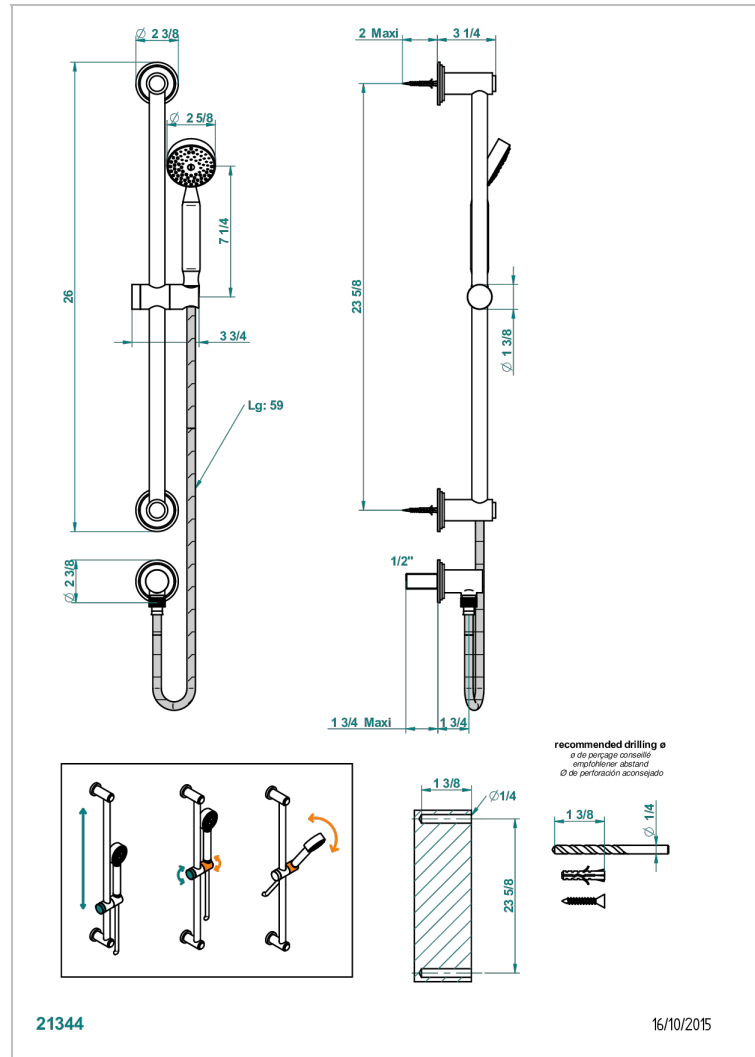

LE 9 HOWLITE

G2H-58

Wall mounted stylised handshower, sidebar, hose, hook and elbow

CHARACTERISTIC

- Le 9 Howlite
- Wall mounted stylised handshower, sidebar, hose, hook and elbow

TECHNICAL SPECS

- Recommandé : 3 bars (max. 5 bars) - Advised : 43,5 psi (max. 72 psi)
- 9,5 l/min à 3 bars (2.5 gpm at 43.5 psi)

AVAILABLE FINITIONS

Antique nickel - H28
 Black ceram - D30
 Blush PVD - H62
 Brass color PVD - H49
 Brown bronze color PVD - F33
 Gold color PVD - H52

Graphite PVD - H64
 Matt Umber PVD - H67
 Matt blush PVD - H60
 Matt brass color PVD - H50
 Matt brown bronze color PVD - F34
 Matt chrome - C02