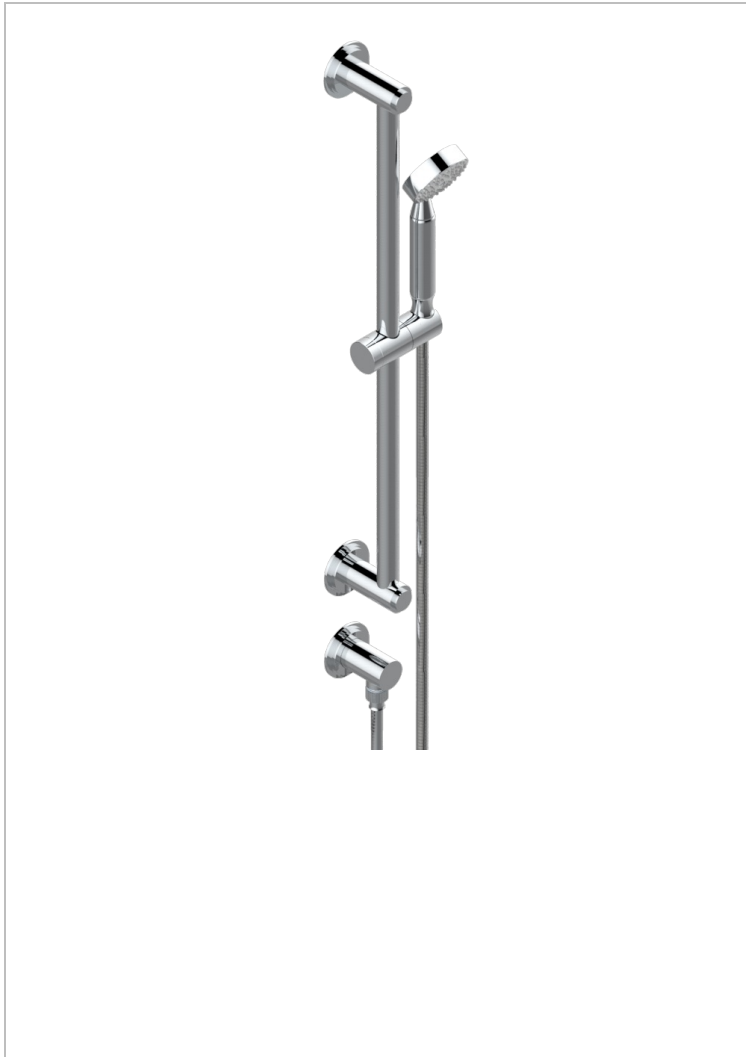

LE 9 HOWLITE

G2H-58

Wall mounted stylised handshower, sidebar, hose, hook and elbow

CHARACTERISTIC

- Le 9 Howlite
- Wall mounted stylised handshower, sidebar, hose, hook and elbow

TECHNICAL SPECS

- Recommandé : 3 bars (max. 5 bars) - Advised : 43,5 psi (max. 72 psi)
- 9,5 l/min à 3 bars (2.5 gpm at 43.5 psi)

AVAILABLE FINITIONS

Antique nickel - H28
 Black ceram - D30
 Blush PVD - H62
 Brass color PVD - H49
 Brown bronze color PVD - F33
 Gold color PVD - H52

Graphite PVD - H64
 Matt Umber PVD - H67
 Matt blush PVD - H60
 Matt brass color PVD - H50
 Matt brown bronze color PVD - F34
 Matt chrome - C02

Soft matt gold - F31
 Umber PVD - H66