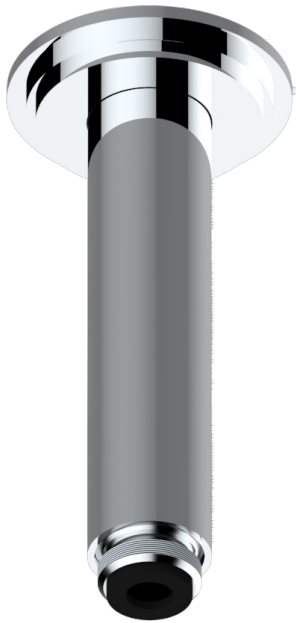

FAUBOURG METAL WITH LEVER

G2U-82V

Vertical shower arm, 1/2"

THG[®]
PARIS

21341

19/10/2015

CHARACTERISTIC

- Faubourg Metal with lever
- Vertical shower arm, 1/2"

AVAILABLE FINITIONS

Antique nickel - H28
Black ceram - D30
Blush PVD - H62
Brass color PVD - H49
Brown bronze color PVD - F33
Gold color PVD - H52

Graphite PVD - H64
Matt Umber PVD - H67
Matt blush PVD - H60
Matt brass color PVD - H50
Matt brown bronze color PVD - F34
Matt chrome - C02

Matt gold - F07
Matt gold color PVD - H53
Matt graphite PVD - H65
Matt nickel (color finish) - C01
Matt nickel color PVD - H56
Natural smoked Brass - A13

Nickel color PVD - H55
Polished chrome (color finish) - A02
Polished chrome / Polished gold
(color finish) - G02
Polished gold (color finish) - F01
Polished nickel - B01
Soft gold - F30

Soft matt gold - F31
Umber PVD - H66