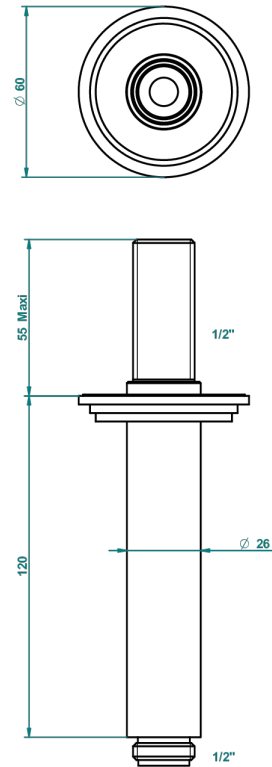

FAUBOURG METAL WITH LEVER

G2U-82V

Vertical shower arm, 1/2"

THG[®]
PARIS

21341

19/10/2015

CHARACTERISTIC

- Faubourg Metal with lever
- Vertical shower arm, 1/2"

AVAILABLE FINITIONS

Antique nickel - H28
Black ceram - D30
Blush PVD - H62
Brass color PVD - H49
Brown bronze color PVD - F33
Gold color PVD - H52

Graphite PVD - H64
Matt Umber PVD - H67
Matt blush PVD - H60
Matt brass color PVD - H50
Matt brown bronze color PVD - F34
Matt chrome - C02