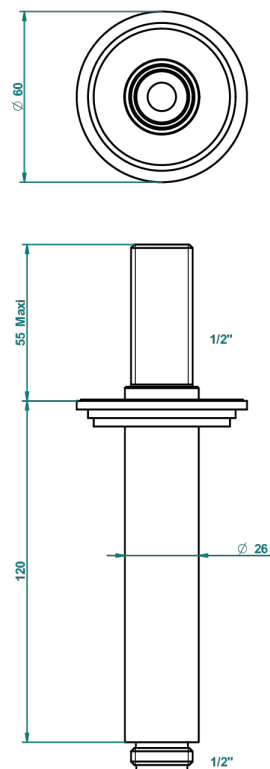

G2U-82V

Brausearm 1/2" zur Deckenmontage

21341

19/10/2015

EIGENSCHAFTEN

- Faubourg, Metall, Hebel
- Brausearm 1/2" zur Deckenmontage

VERFÜGBARE OBERFLÄCHEN

Altnickel - H28
Blassgold - F30
Blassgold matt unlackiert - F31
Chrom - A02
Chrom / gold - G02
Chrom matt - C02

Gold - F01
Gold matt - F07
Mattschwarz keramik - D30
Natural smoked Brass - A13
Nickel matt - C01
Pvd blush - H62

Pvd blush matt - H60
Pvd bronze braun - F33
Pvd bronze braun matt - F34
Pvd gold - H52
Pvd gold matt - H53
Pvd graphite - H64

Pvd graphite matt - H65
Pvd messing - H49
Pvd messing matt - H50
Pvd nickel - H55
Pvd nickel matt - H56
Pvd umber - H66

Pvd umber matt - H67
Silberrnickel - B01