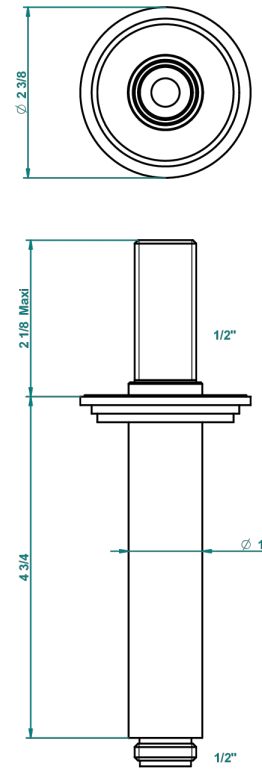

FAUBOURG METAL WITH LEVER

G2U-82V

Vertical shower arm, 1/2"

21341

19/10/2015

CHARACTERISTIC

- Faubourg Metal with lever
- Vertical shower arm, 1/2"

AVAILABLE FINITIONS

Antique nickel - H28
Black ceram - D30
Blush PVD - H62
Brass color PVD - H49
Brown bronze color PVD - F33
Gold color PVD - H52

Graphite PVD - H64
Matt Umber PVD - H67
Matt blush PVD - H60
Matt brass color PVD - H50
Matt brown bronze color PVD - F34
Matt chrome - C02