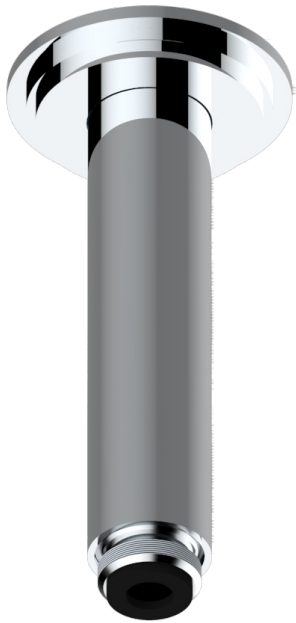

FAUBOURG METAL WITH LEVER

G2U-82V

Vertical shower arm, 1/2"

21341

19/10/2015

CHARACTERISTIC

- Faubourg Metal with lever
- Vertical shower arm, 1/2"

AVAILABLE FINITIONS

Antique nickel - H28
Black ceram - D30
Blush PVD - H62
Brass color PVD - H49
Brown bronze color PVD - F33
Gold color PVD - H52

Graphite PVD - H64
Matt Umber PVD - H67
Matt blush PVD - H60
Matt brass color PVD - H50
Matt brown bronze color PVD - F34
Matt chrome - C02

Matt gold - F07
Matt gold color PVD - H53
Matt graphite PVD - H65
Matt nickel (color finish) - C01
Matt nickel color PVD - H56
Natural smoked Brass - A13

Nickel color PVD - H55
Polished chrome (color finish) - A02
Polished chrome / Polished gold
(color finish) - G02
Polished gold (color finish) - F01
Polished nickel - B01
Soft gold - F30

Soft matt gold - F31
Umber PVD - H66