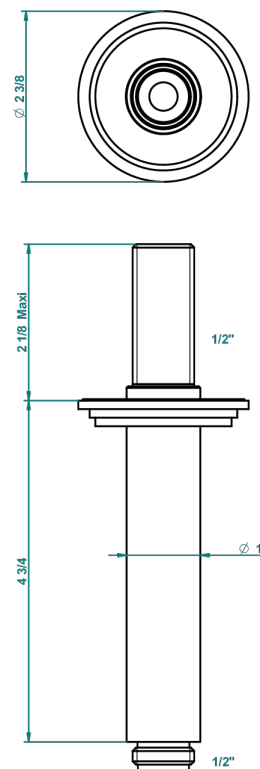

G2U-82V

Brausearm 1/2" zur Deckenmontage

21341

19/10/2015

EIGENSCHAFTEN

- Faubourg, Metall, Hebel
- Brausearm 1/2" zur Deckenmontage

VERFÜGBARE OBERFLÄCHEN

Altnickel - H28
Blassgold - F30
Blassgold matt unlackiert - F31
Chrom - A02
Chrom / gold - G02
Chrom matt - C02

Gold - F01
Gold matt - F07
Mattschwarz keramik - D30
Natural smoked Brass - A13
Nickel matt - C01
Pvd blush - H62

Pvd blush matt - H60
Pvd bronze braun - F33
Pvd bronze braun matt - F34
Pvd gold - H52
Pvd gold matt - H53
Pvd graphite - H64

Pvd graphite matt - H65
Pvd messing - H49
Pvd messing matt - H50
Pvd nickel - H55
Pvd nickel matt - H56
Pvd umber - H66

Pvd umber matt - H67
Silbernickel - B01