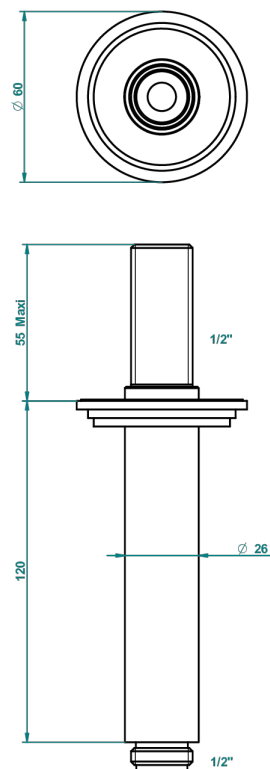

FAUBOURG BLACK PORCELAIN WITH LEVER

G2M-82V

Vertical shower arm, 1/2"

21341

19/10/2015

CHARACTERISTIC

- Faubourg Black Porcelain with lever
- Vertical shower arm, 1/2"

AVAILABLE FINITIONS

Antique nickel - H28
Black ceram - D30
Blush PVD - H62
Brass color PVD - H49
Brown bronze color PVD - F33
Gold color PVD - H52

Graphite PVD - H64
Matt Umber PVD - H67
Matt blush PVD - H60
Matt brass color PVD - H50
Matt brown bronze color PVD - F34
Matt chrome - C02