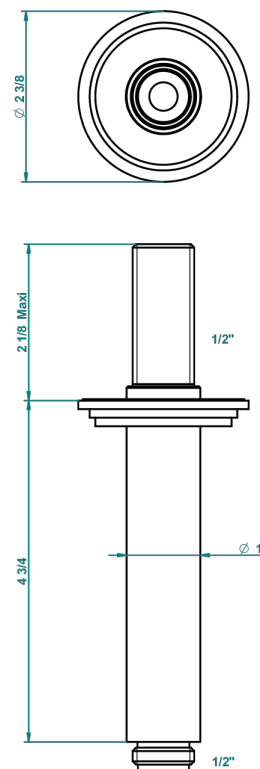

FAUBOURG BLACK PORCELAIN WITH LEVER

G2M-82V

Vertical shower arm, 1/2"

21341

19/10/2015

CHARACTERISTIC

- Faubourg Black Porcelain with lever
- Vertical shower arm, 1/2"

AVAILABLE FINITIONS

Antique nickel - H28
Black ceram - D30
Blush PVD - H62
Brass color PVD - H49
Brown bronze color PVD - F33
Gold color PVD - H52

Graphite PVD - H64
Matt Umber PVD - H67
Matt blush PVD - H60
Matt brass color PVD - H50
Matt brown bronze color PVD - F34
Matt chrome - C02