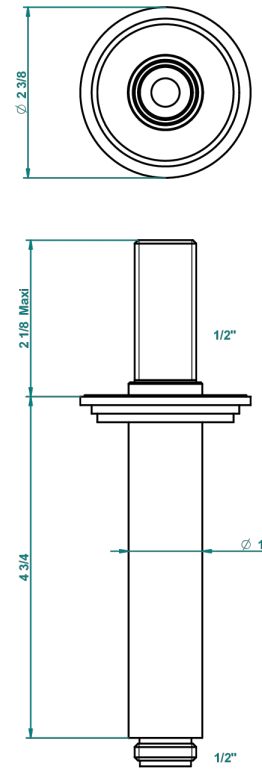

G2M-82V

Brausearm 1/2" zur Deckenmontage

21341

19/10/2015

EIGENSCHAFTEN

- Faubourg, Porzellan schwarz, Hebel
- Brausearm 1/2" zur Deckenmontage

VERFÜGBARE OBERFLÄCHEN

Altnickel - H28
Blassgold - F30
Blassgold matt unlackiert - F31
Chrom - A02
Chrom / gold - G02
Chrom matt - C02

Gold - F01
Gold matt - F07
Mattschwarz keramik - D30
Natural smoked Brass - A13
Nickel matt - C01
Pvd blush - H62

Pvd blush matt - H60
Pvd bronze braun - F33
Pvd bronze braun matt - F34
Pvd gold - H52
Pvd gold matt - H53
Pvd graphite - H64

Pvd graphite matt - H65
Pvd messing - H49
Pvd messing matt - H50
Pvd nickel - H55
Pvd nickel matt - H56
Pvd umber - H66

Pvd umber matt - H67
Silberrnickel - B01