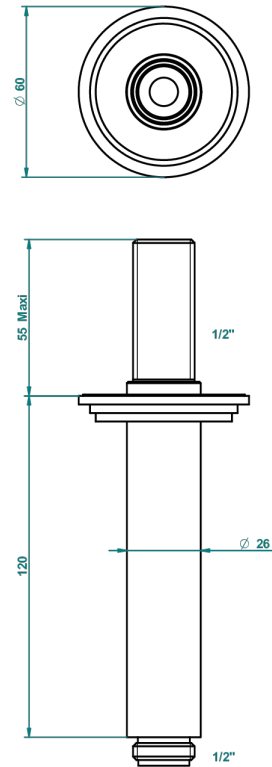

FAUBOURG BLACK PORCELAIN

G2L-82V

Vertical shower arm, 1/2"

THG[®]
PARIS

21341

19/10/2015

CHARACTERISTIC

- Faubourg Black Porcelain
- Vertical shower arm, 1/2"

AVAILABLE FINITIONS

Antique nickel - H28
Black ceram - D30
Blush PVD - H62
Brass color PVD - H49
Brown bronze color PVD - F33
Gold color PVD - H52

Graphite PVD - H64
Matt Umber PVD - H67
Matt blush PVD - H60
Matt brass color PVD - H50
Matt brown bronze color PVD - F34
Matt chrome - C02