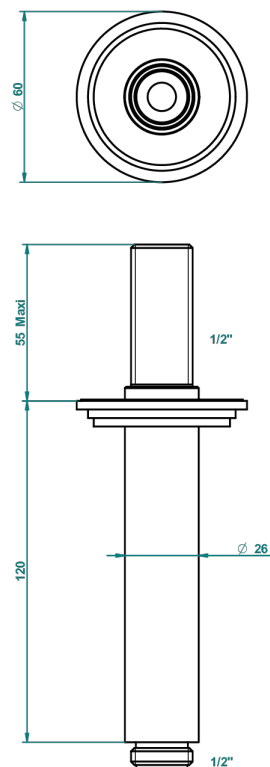

G2L-82V

Brausearm 1/2" zur Deckenmontage

21341

19/10/2015

EIGENSCHAFTEN

- Faubourg, Porzellan schwarz
- Brausearm 1/2" zur Deckenmontage

VERFÜGBARE OBERFLÄCHEN

Altnickel - H28
Blassgold - F30
Blassgold matt unlackiert - F31
Chrom - A02
Chrom / gold - G02
Chrom matt - C02

Gold - F01
Gold matt - F07
Mattschwarz keramik - D30
Natural smoked Brass - A13
Nickel matt - C01
Pvd blush - H62

Pvd blush matt - H60
Pvd bronze braun - F33
Pvd bronze braun matt - F34
Pvd gold - H52
Pvd gold matt - H53
Pvd graphite - H64

Pvd graphite matt - H65
Pvd messing - H49
Pvd messing matt - H50
Pvd nickel - H55
Pvd nickel matt - H56
Pvd umber - H66

Pvd umber matt - H67
Silberrnickel - B01