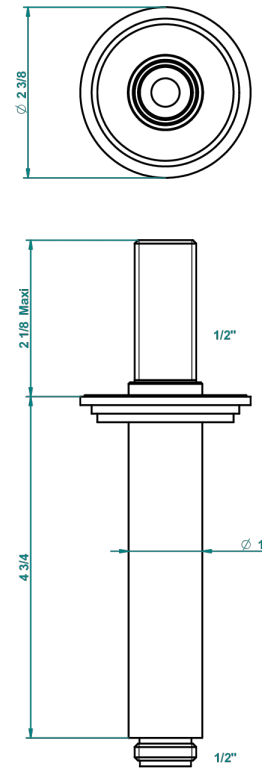

FAUBOURG BLACK PORCELAIN

G2L-82V

Vertical shower arm, 1/2"

THG[®]
PARIS

21341

19/10/2015

CHARACTERISTIC

- Faubourg Black Porcelain
- Vertical shower arm, 1/2"

AVAILABLE FINITIONS

Antique nickel - H28
Black ceram - D30
Blush PVD - H62
Brass color PVD - H49
Brown bronze color PVD - F33
Gold color PVD - H52

Graphite PVD - H64
Matt Umber PVD - H67
Matt blush PVD - H60
Matt brass color PVD - H50
Matt brown bronze color PVD - F34
Matt chrome - C02