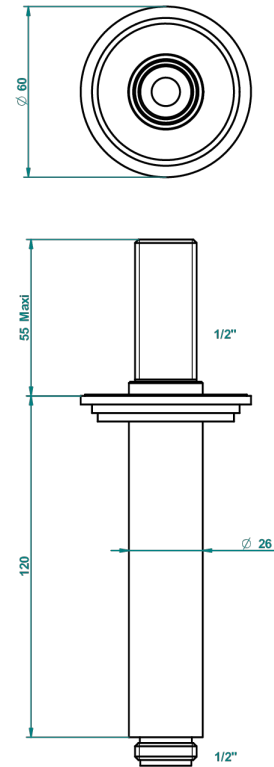

FAUBOURG WHITE PORCELAIN

G2K-82V

Vertical shower arm, 1/2"

THG[®]
PARIS

21341

19/10/2015

CHARACTERISTIC

- Faubourg White Porcelain
- Vertical shower arm, 1/2"

AVAILABLE FINITIONS

Antique nickel - H28
Black ceram - D30
Blush PVD - H62
Brass color PVD - H49
Brown bronze color PVD - F33
Gold color PVD - H52

Graphite PVD - H64
Matt Umber PVD - H67
Matt blush PVD - H60
Matt brass color PVD - H50
Matt brown bronze color PVD - F34
Matt chrome - C02