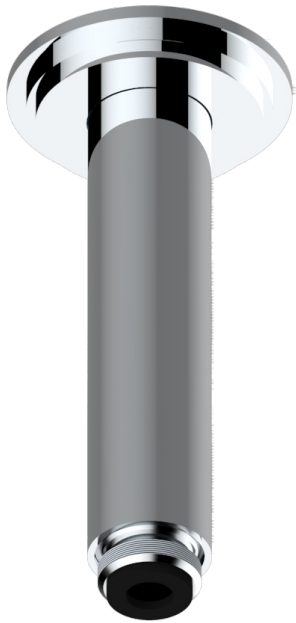

FAUBOURG WHITE PORCELAIN

G2K-82V

Vertical shower arm, 1/2"

THG[®]
PARIS

21341

19/10/2015

CHARACTERISTIC

- Faubourg White Porcelain
- Vertical shower arm, 1/2"

AVAILABLE FINITIONS

Antique nickel - H28
Black ceram - D30
Blush PVD - H62
Brass color PVD - H49
Brown bronze color PVD - F33
Gold color PVD - H52

Graphite PVD - H64
Matt Umber PVD - H67
Matt blush PVD - H60
Matt brass color PVD - H50
Matt brown bronze color PVD - F34
Matt chrome - C02

Matt gold - F07
Matt gold color PVD - H53
Matt graphite PVD - H65
Matt nickel (color finish) - C01
Matt nickel color PVD - H56
Natural smoked Brass - A13

Nickel color PVD - H55
Polished chrome (color finish) - A02
Polished chrome / Polished gold
(color finish) - G02
Polished gold (color finish) - F01
Polished nickel - B01
Soft gold - F30

Soft matt gold - F31
Umber PVD - H66