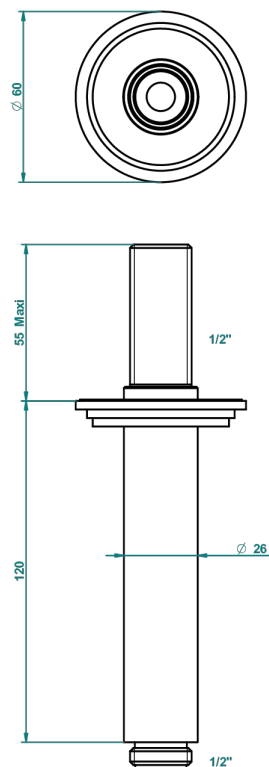

G2K-82V

Brausearm 1/2" zur Deckenmontage

21341

19/10/2015

EIGENSCHAFTEN

- Faubourg, Porzellan weiß
- Brausearm 1/2" zur Deckenmontage

VERFÜGBARE OBERFLÄCHEN

Altnickel - H28
 Blassgold - F30
 Blassgold matt unlackiert - F31
 Chrom - A02
 Chrom / gold - G02
 Chrom matt - C02

Gold - F01
 Gold matt - F07
 Mattschwarz keramik - D30
 Natural smoked Brass - A13
 Nickel matt - C01
 Pvd blush - H62

Pvd blush matt - H60
 Pvd bronze braun - F33
 Pvd bronze braun matt - F34
 Pvd gold - H52
 Pvd gold matt - H53
 Pvd graphite - H64

Pvd graphite matt - H65
 Pvd messing - H49
 Pvd messing matt - H50
 Pvd nickel - H55
 Pvd nickel matt - H56
 Pvd umber - H66

Pvd umber matt - H67
 Silberrnickel - B01