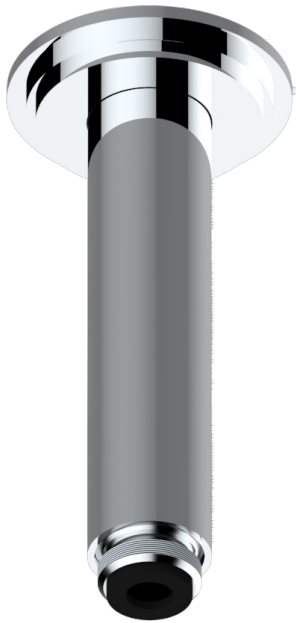

FAUBOURG WHITE PORCELAIN

G2K-82V

Vertical shower arm, 1/2"

THG[®]
PARIS

21341

19/10/2015

CHARACTERISTIC

- Faubourg White Porcelain
- Vertical shower arm, 1/2"

AVAILABLE FINITIONS

Antique nickel - H28
Black ceram - D30
Blush PVD - H62
Brass color PVD - H49
Brown bronze color PVD - F33
Gold color PVD - H52

Graphite PVD - H64
Matt Umber PVD - H67
Matt blush PVD - H60
Matt brass color PVD - H50
Matt brown bronze color PVD - F34
Matt chrome - C02

Matt gold - F07
Matt gold color PVD - H53
Matt graphite PVD - H65
Matt nickel (color finish) - C01
Matt nickel color PVD - H56
Natural smoked Brass - A13

Nickel color PVD - H55
Polished chrome (color finish) - A02
Polished chrome / Polished gold (color finish) - G02
Polished gold (color finish) - F01
Polished nickel - B01
Soft gold - F30

Soft matt gold - F31
Umber PVD - H66