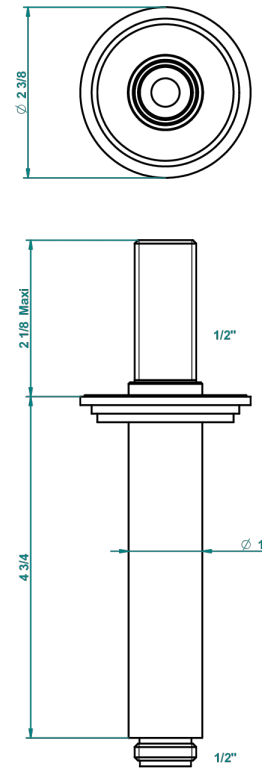

FAUBOURG WHITE PORCELAIN

G2K-82V

Vertical shower arm, 1/2"

THG[®]
PARIS

21341

19/10/2015

CHARACTERISTIC

- Faubourg White Porcelain
- Vertical shower arm, 1/2"

AVAILABLE FINITIONS

Antique nickel - H28
Black ceram - D30
Blush PVD - H62
Brass color PVD - H49
Brown bronze color PVD - F33
Gold color PVD - H52

Graphite PVD - H64
Matt Umber PVD - H67
Matt blush PVD - H60
Matt brass color PVD - H50
Matt brown bronze color PVD - F34
Matt chrome - C02