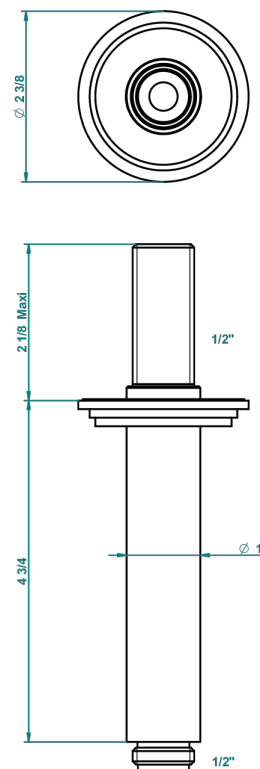

G2K-82V

Brausearm 1/2" zur Deckenmontage

21341

19/10/2015

EIGENSCHAFTEN

- Faubourg, Porzellan weiß
- Brausearm 1/2" zur Deckenmontage

VERFÜGBARE OBERFLÄCHEN

Altnickel - H28
 Blassgold - F30
 Blassgold matt unlackiert - F31
 Chrom - A02
 Chrom / gold - G02
 Chrom matt - C02

Gold - F01
 Gold matt - F07
 Mattschwarz keramik - D30
 Natural smoked Brass - A13
 Nickel matt - C01
 Pvd blush - H62

Pvd blush matt - H60
 Pvd bronze braun - F33
 Pvd bronze braun matt - F34
 Pvd gold - H52
 Pvd gold matt - H53
 Pvd graphite - H64

Pvd graphite matt - H65
 Pvd messing - H49
 Pvd messing matt - H50
 Pvd nickel - H55
 Pvd nickel matt - H56
 Pvd umber - H66

Pvd umber matt - H67
 Silberrnickel - B01