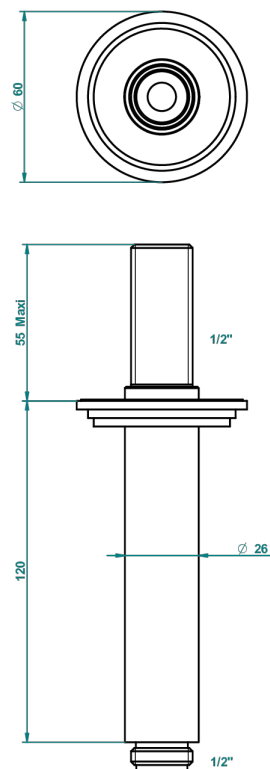

FAUBOURG WHITE PORCELAIN WITH LEVER

G2J-82V

Vertical shower arm, 1/2"

21341

19/10/2015

CHARACTERISTIC

- Faubourg White Porcelain with lever
- Vertical shower arm, 1/2"

AVAILABLE FINITIONS

Antique nickel - H28
Black ceram - D30
Blush PVD - H62
Brass color PVD - H49
Brown bronze color PVD - F33
Gold color PVD - H52

Graphite PVD - H64
Matt Umber PVD - H67
Matt blush PVD - H60
Matt brass color PVD - H50
Matt brown bronze color PVD - F34
Matt chrome - C02