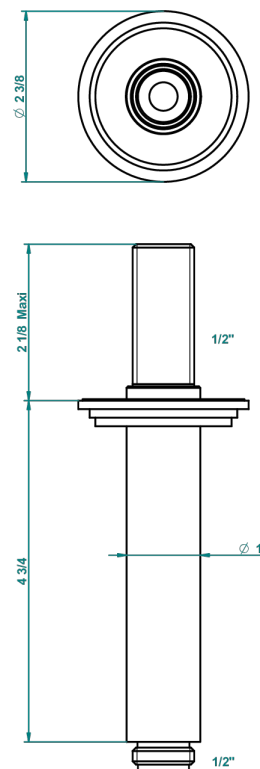

FAUBOURG WHITE PORCELAIN WITH LEVER

G2J-82V

Vertical shower arm, 1/2"

21341

19/10/2015

CHARACTERISTIC

- Faubourg White Porcelain with lever
- Vertical shower arm, 1/2"

AVAILABLE FINITIONS

Antique nickel - H28
Black ceram - D30
Blush PVD - H62
Brass color PVD - H49
Brown bronze color PVD - F33
Gold color PVD - H52

Graphite PVD - H64
Matt Umber PVD - H67
Matt blush PVD - H60
Matt brass color PVD - H50
Matt brown bronze color PVD - F34
Matt chrome - C02