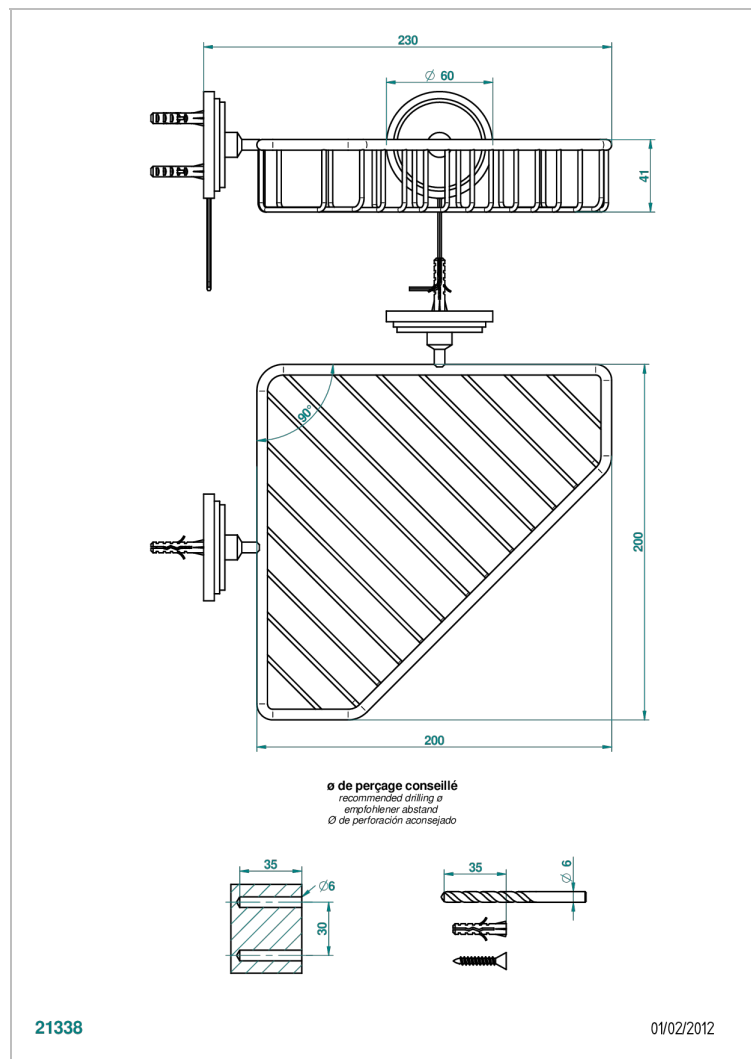

FAUBOURG METAL WITH LEVER HANDLES

G2U-3623

Large corner soap basket, wall mounted

CHARACTERISTIC

- Faubourg Metal with lever handles
- Large corner soap basket, wall mounted

AVAILABLE FINITIONS

Black ceram - D30
Blush PVD - H62
Brass color PVD - H49
Brown bronze color PVD - F33
Chrome polished - A02
Chrome polished / gold polished - G02