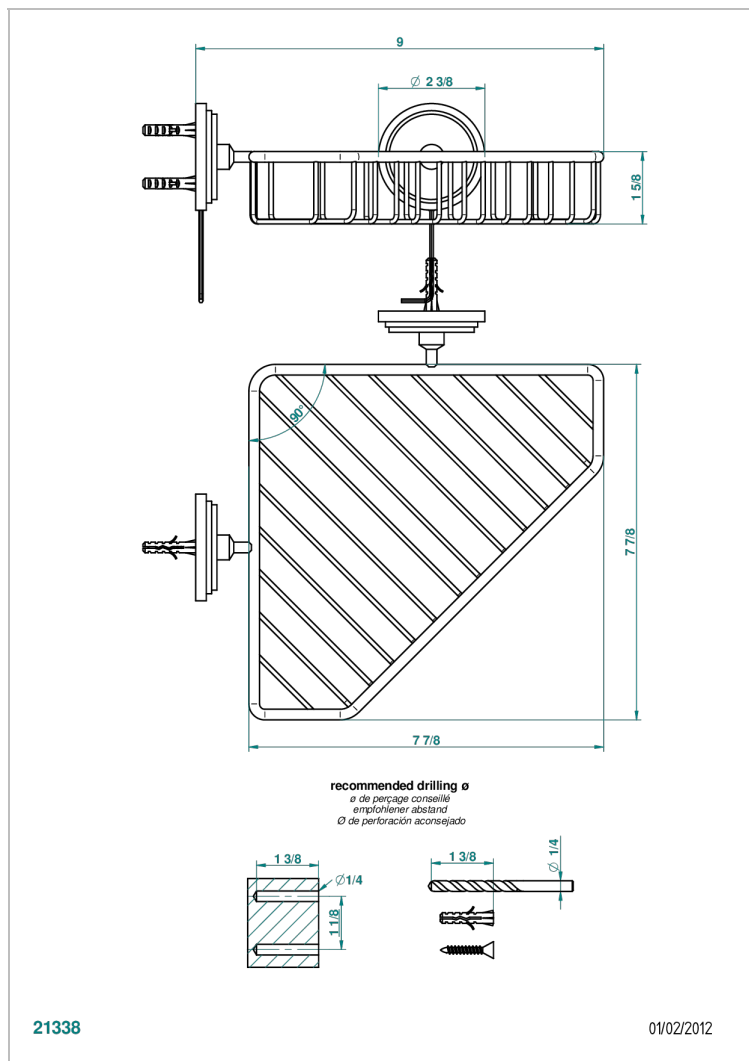

# FAUBOURG METAL WITH LEVER HANDLES

G2U-3623

Large corner soap basket, wall mounted

## CHARACTERISTIC

- Faubourg Metal with lever handles
- Large corner soap basket, wall mounted