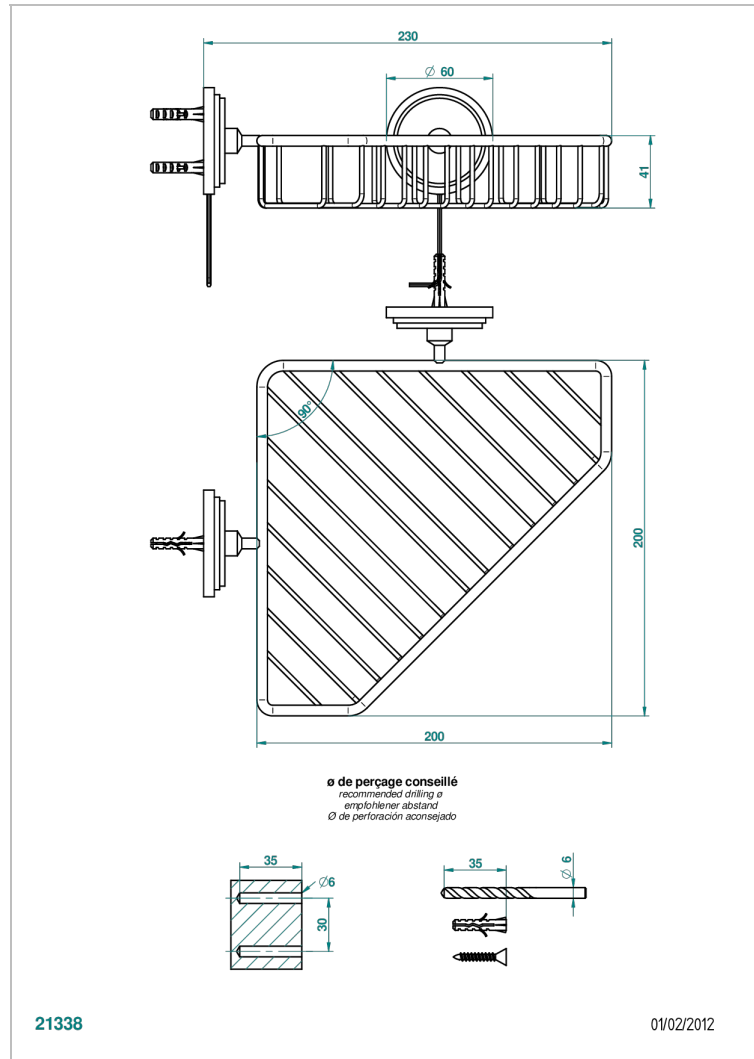

FAUBOURG METAL WITH LEVER

G2U-3623

Corner soap dish with flanges, 200 x 200 mm

CHARACTERISTIC

- Faubourg Metal with lever
- Corner soap dish with flanges, 200 x 200 mm

AVAILABLE FINITIONS

Antique nickel - H28
Black ceram - D30
Blush PVD - H62
Brass color PVD - H49
Brown bronze color PVD - F33
Gold color PVD - H52