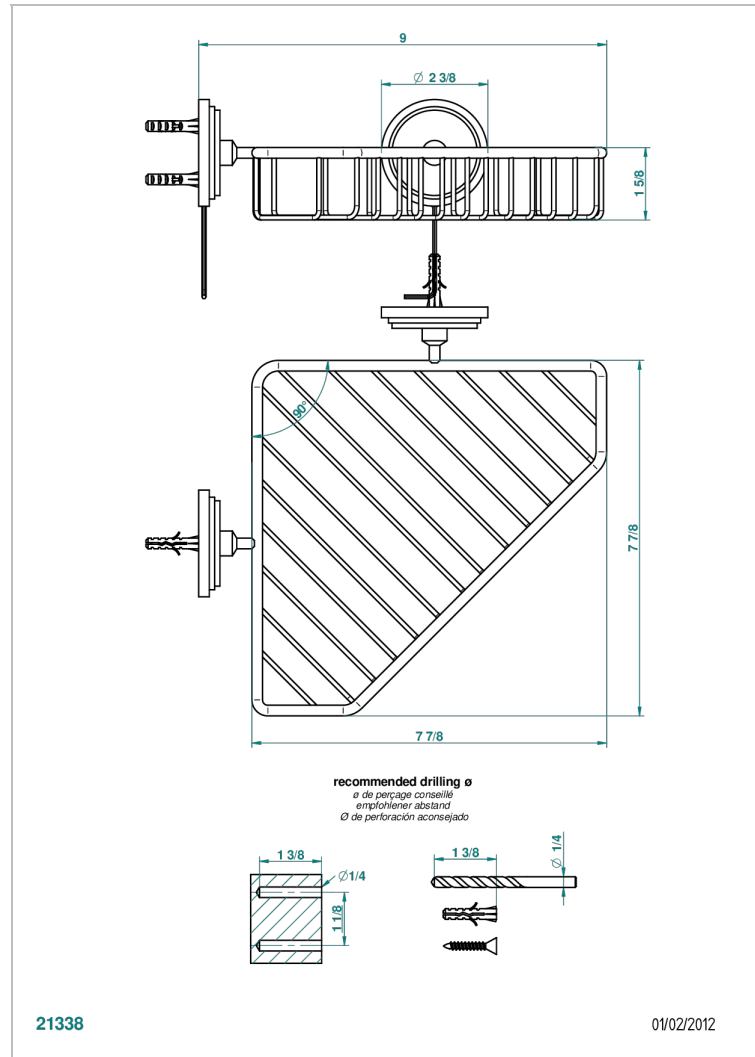

# FAUBOURG METAL WITH LEVER

G2U-3623

Corner soap dish with flanges, 200 x 200 mm

## CHARACTERISTIC

- Faubourg Metal with lever
- Corner soap dish with flanges, 200 x 200 mm